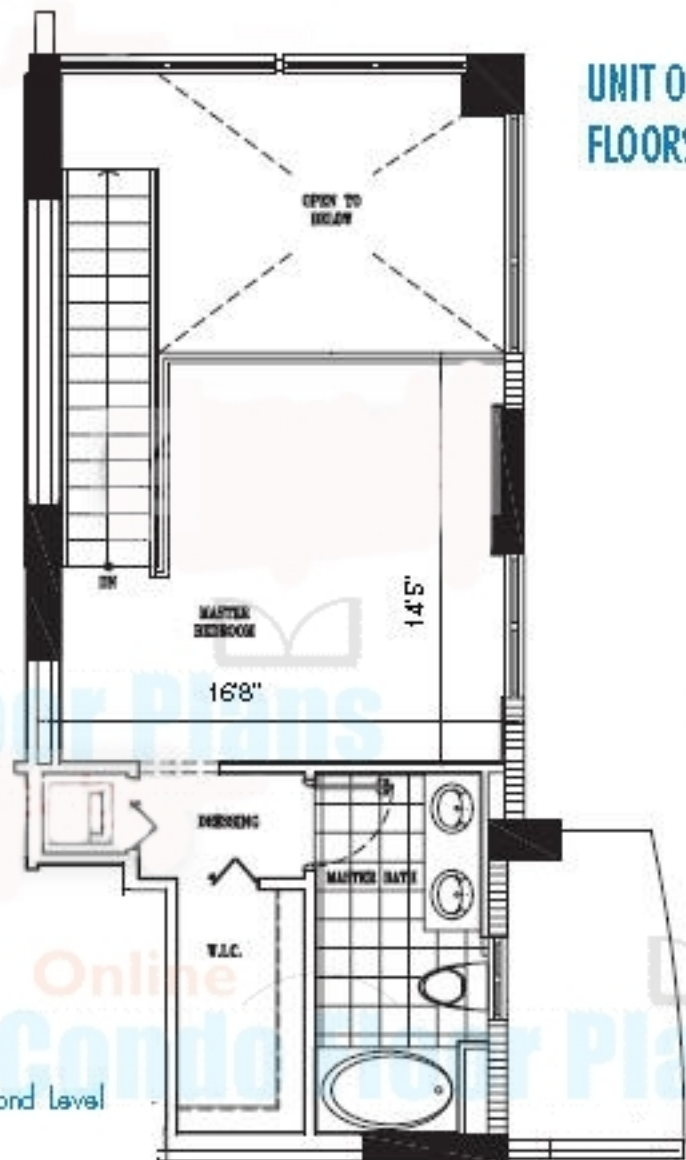

First Level

Second Level

UNIT 01  
FLOORS 7-24

### UNIT 01

2 Bedroom, 2 Bath

First Level	677 SF
Second Level	443 SF
2nd Level Open Space	147 SF
<b>Total</b>	<b>1267 SF</b>

Terrace 1	90 SF
Terrace 2	62 SF

**GRAND TOTAL: 1419 SF**