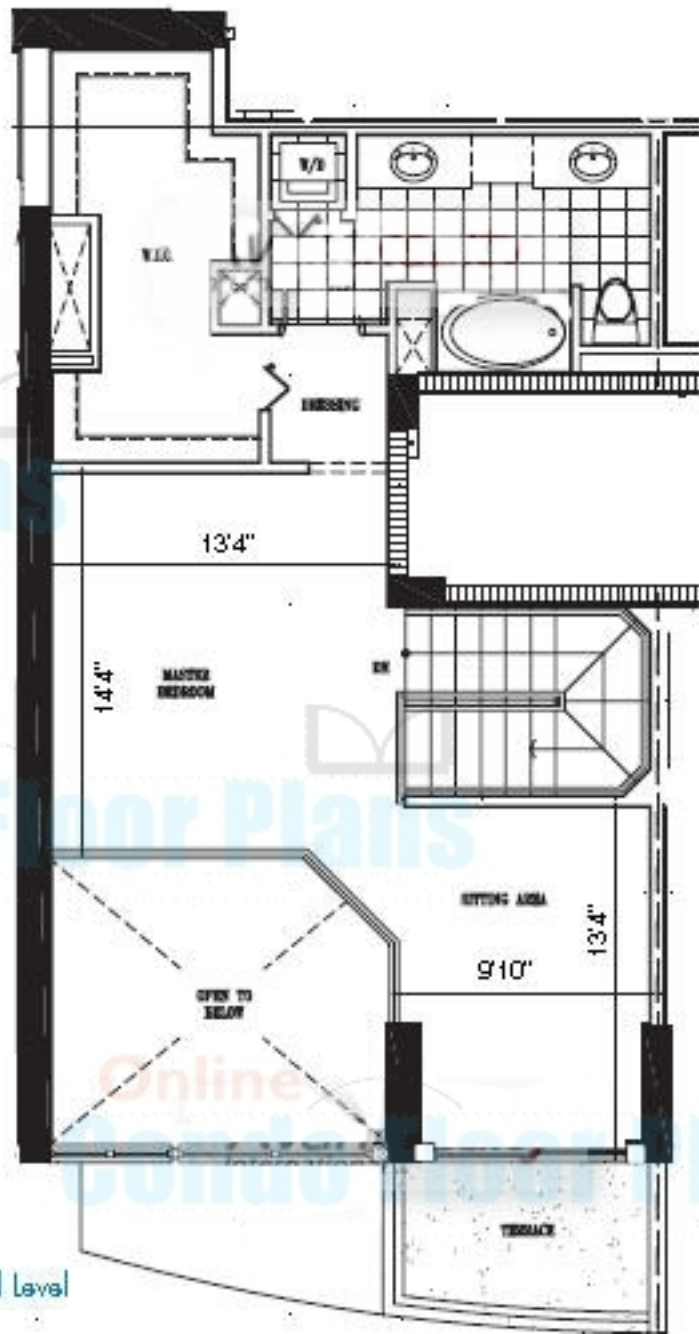

First Level

Second Level

UNIT 10
FLOORS 3-24

UNIT 10

2 Bedroom, 2 Bath

First Level	643 SF
Second Level	658 SF
2nd Level Open Space	140 SF
Total	1441 SF

Terrace 1	110 SF
Terrace 2	61 SF

GRAND TOTAL: 1612 SF