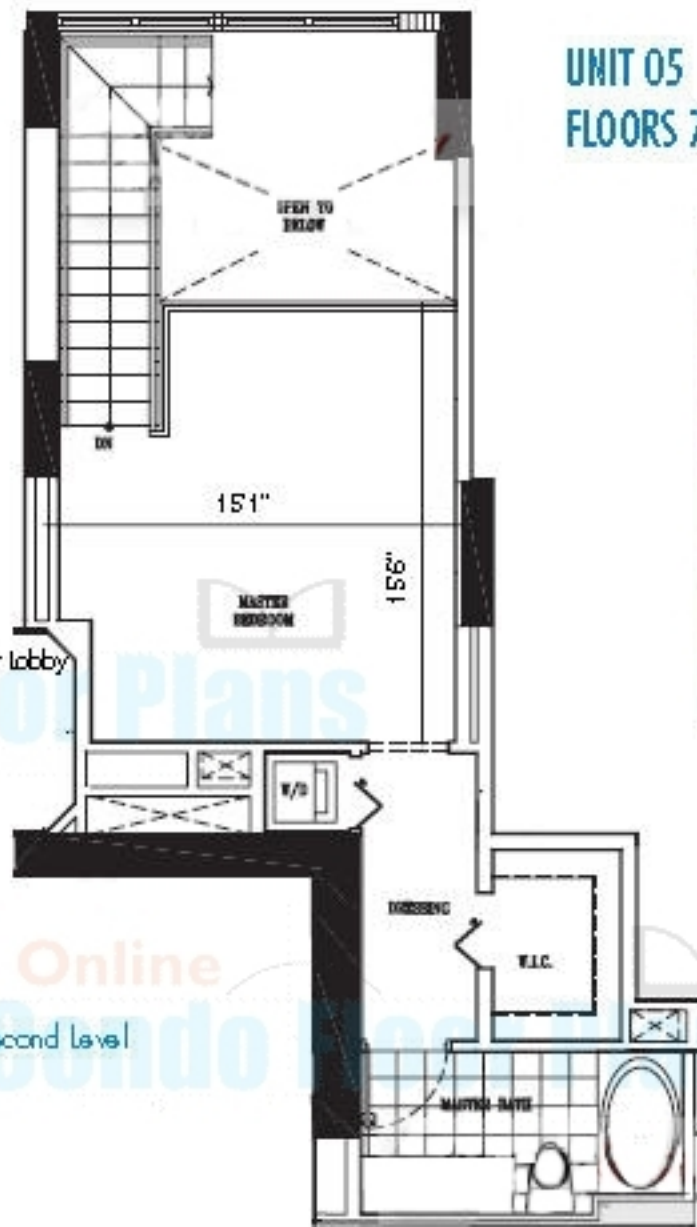

First Level

Online Condo Floor Plans

Online Condo Floor Plans

Second Level

UNIT 05
FLOORS 7-24

Ladies' Floor Whirlpool in Health & Fitness Center

UNIT 05

1 Bedroom, 1.5 Bath

First Level	445 SF
Second Level	438 SF
2nd Level Open Space	98 SF
Total	981 SF

Terrace	65 SF
GRAND TOTAL:	1046 SF