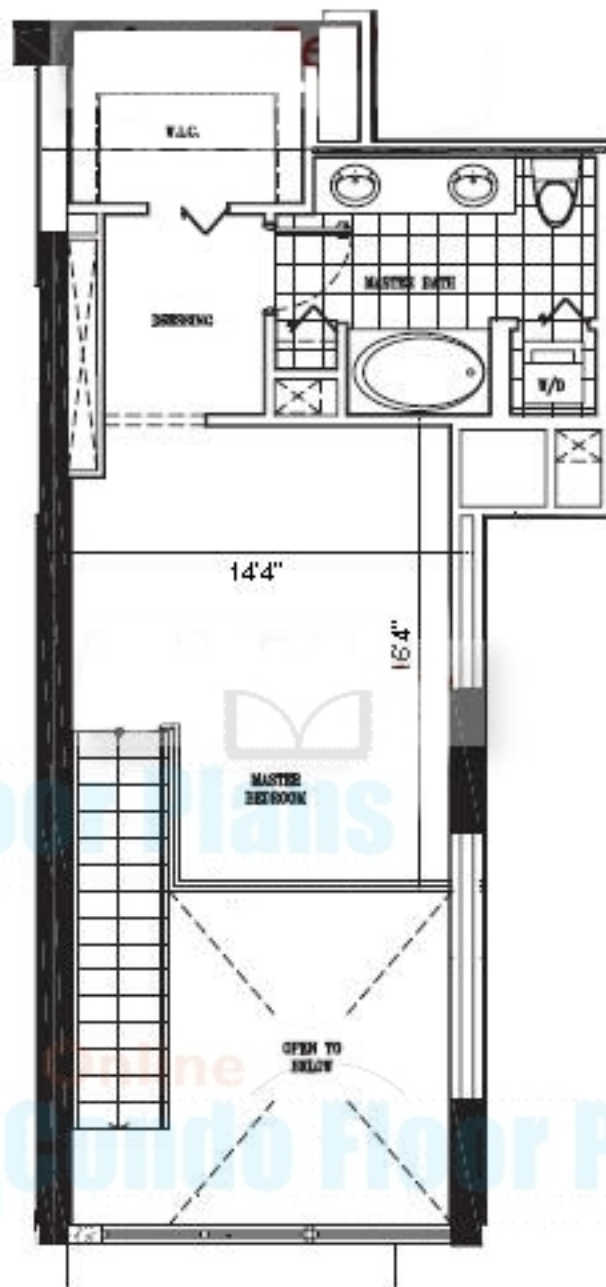

First Level

Second Level

UNIT 06
FLOORS 3-24

UNIT 06

1 Bedroom, 1.5 Bath

First Level	450 SF
Second Level	463 SF
2nd Level Open Space	143 SF
Total	1056 SF

Terrace 65 SF

GRAND TOTAL: 1121 SF