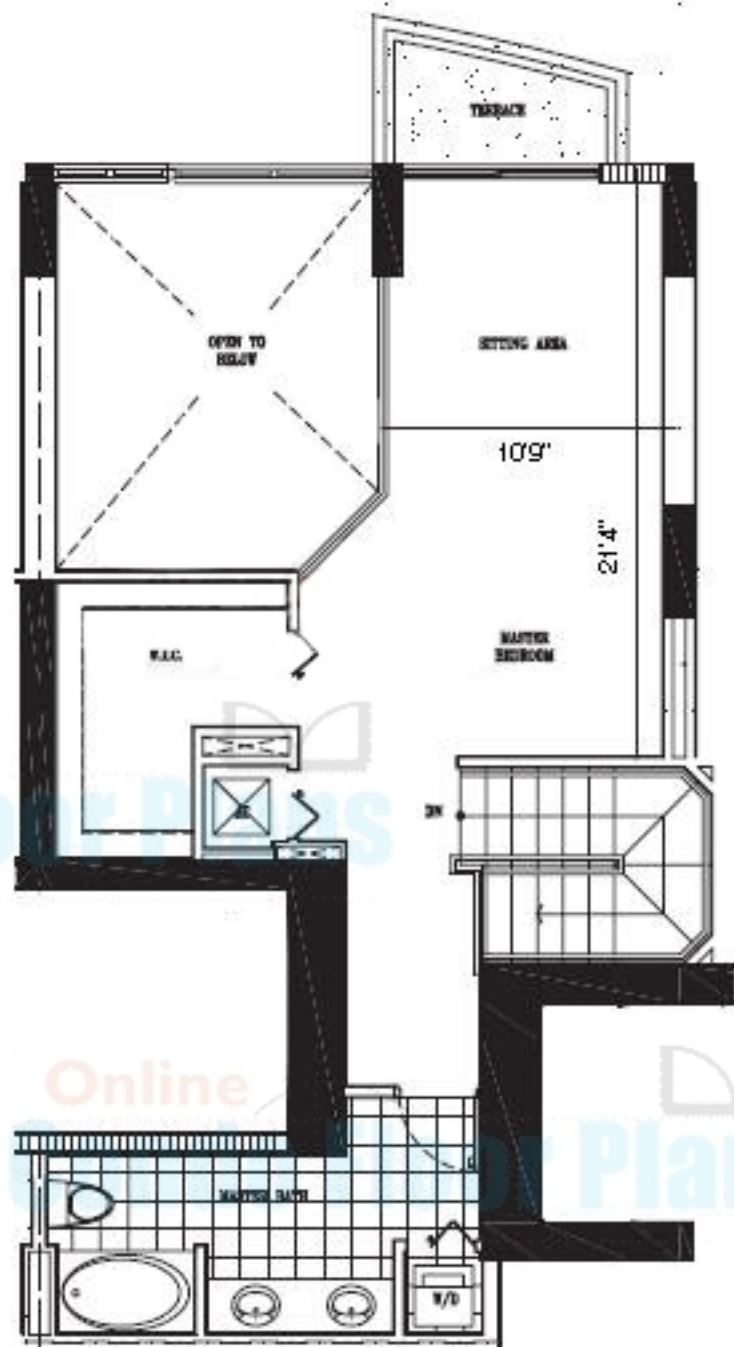

First Level

Second Level

## UNIT 07 FLOORS 8-24

### UNIT 07

2 Bedroom, 2 Bath

First Level	714 SF
Second Level	625 SF
2nd Level Open Space	171 SF
<b>Total</b>	<b>1510 SF</b>

Terrace 1	110 SF
Terrace 2	40 SF

**GRAND TOTAL: 1660 SF**