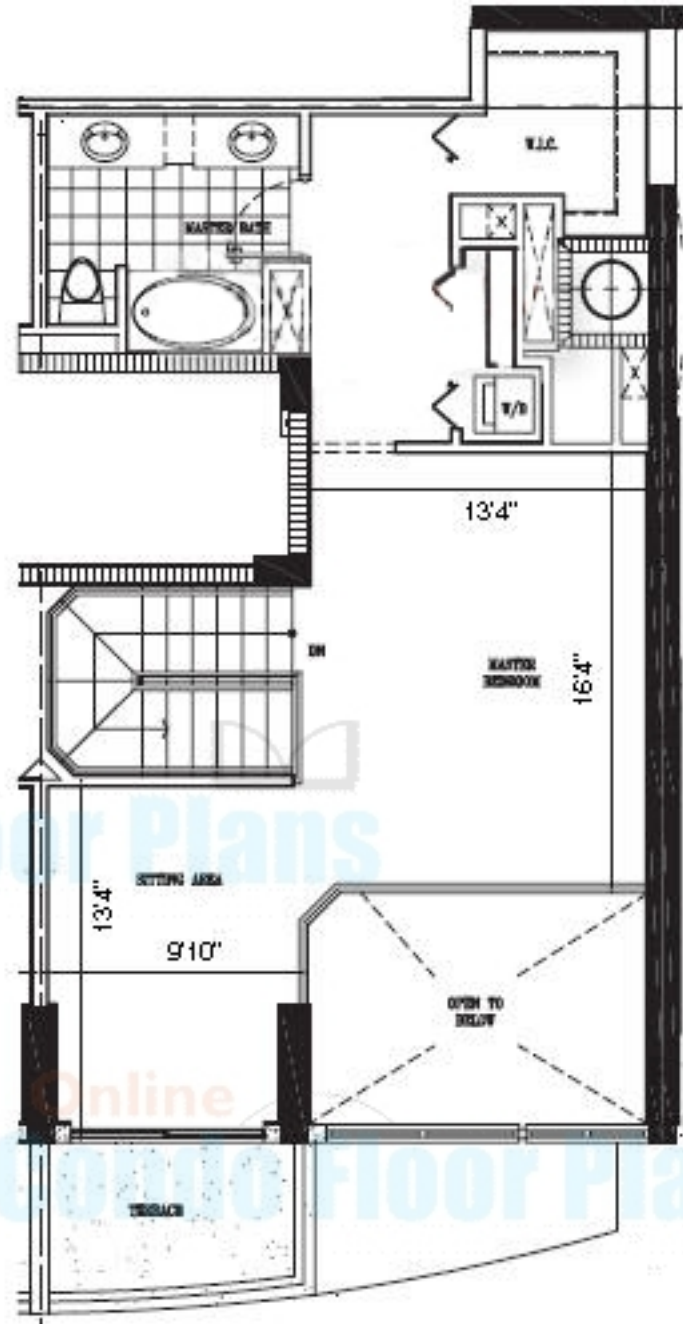

First Level

Second Level

UNIT 08
FLOORS 3-24

Men's Locker Room

UNIT 08
2 Bedroom, 2 Bath

First Level	634 SF
Second Level	650 SF
2nd Level Open Space	118 SF
Total	1402 SF

Terrace 1	110 SF
Terrace 2	61 SF
GRAND TOTAL:	1573 SF