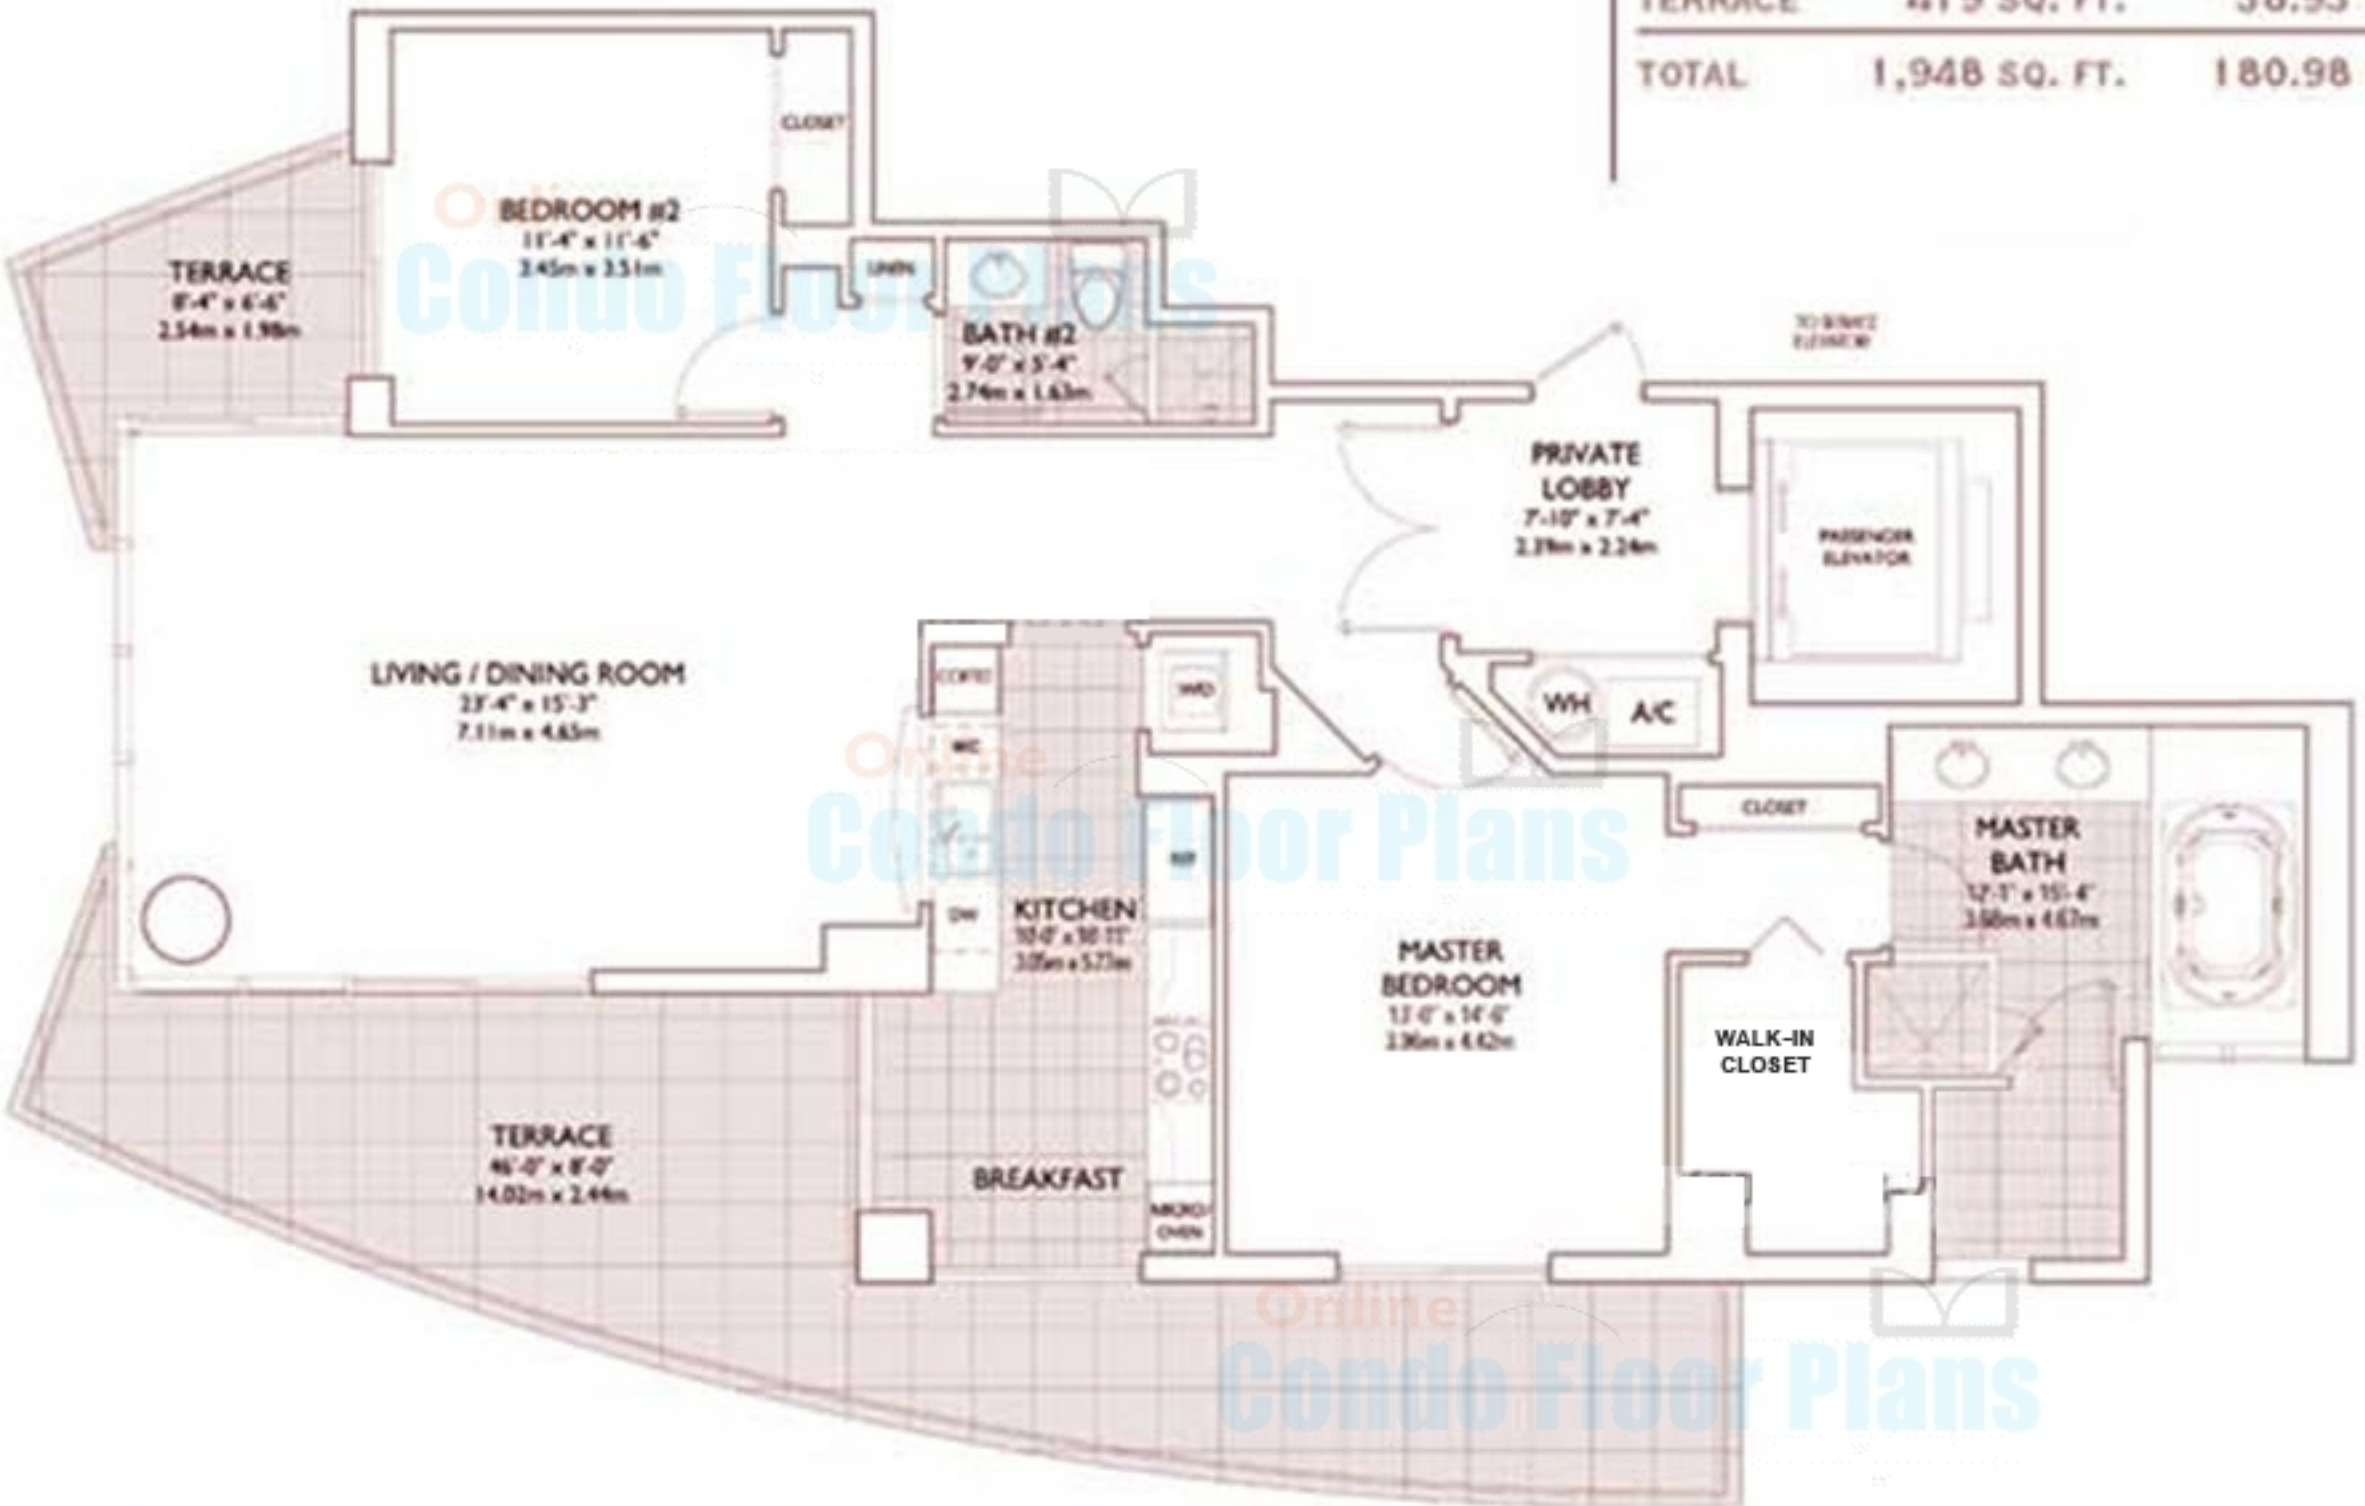

RESIDENCE A

2 BEDROOMS, 2 BATHS

INTERIOR	1,529 SQ. FT.	142.05 M ²
TERRACE	419 SQ. FT.	38.93 M ²
TOTAL	1,948 SQ. FT.	180.98 M²

Model: A / Lines: 02 08 From Floors 2 to 29