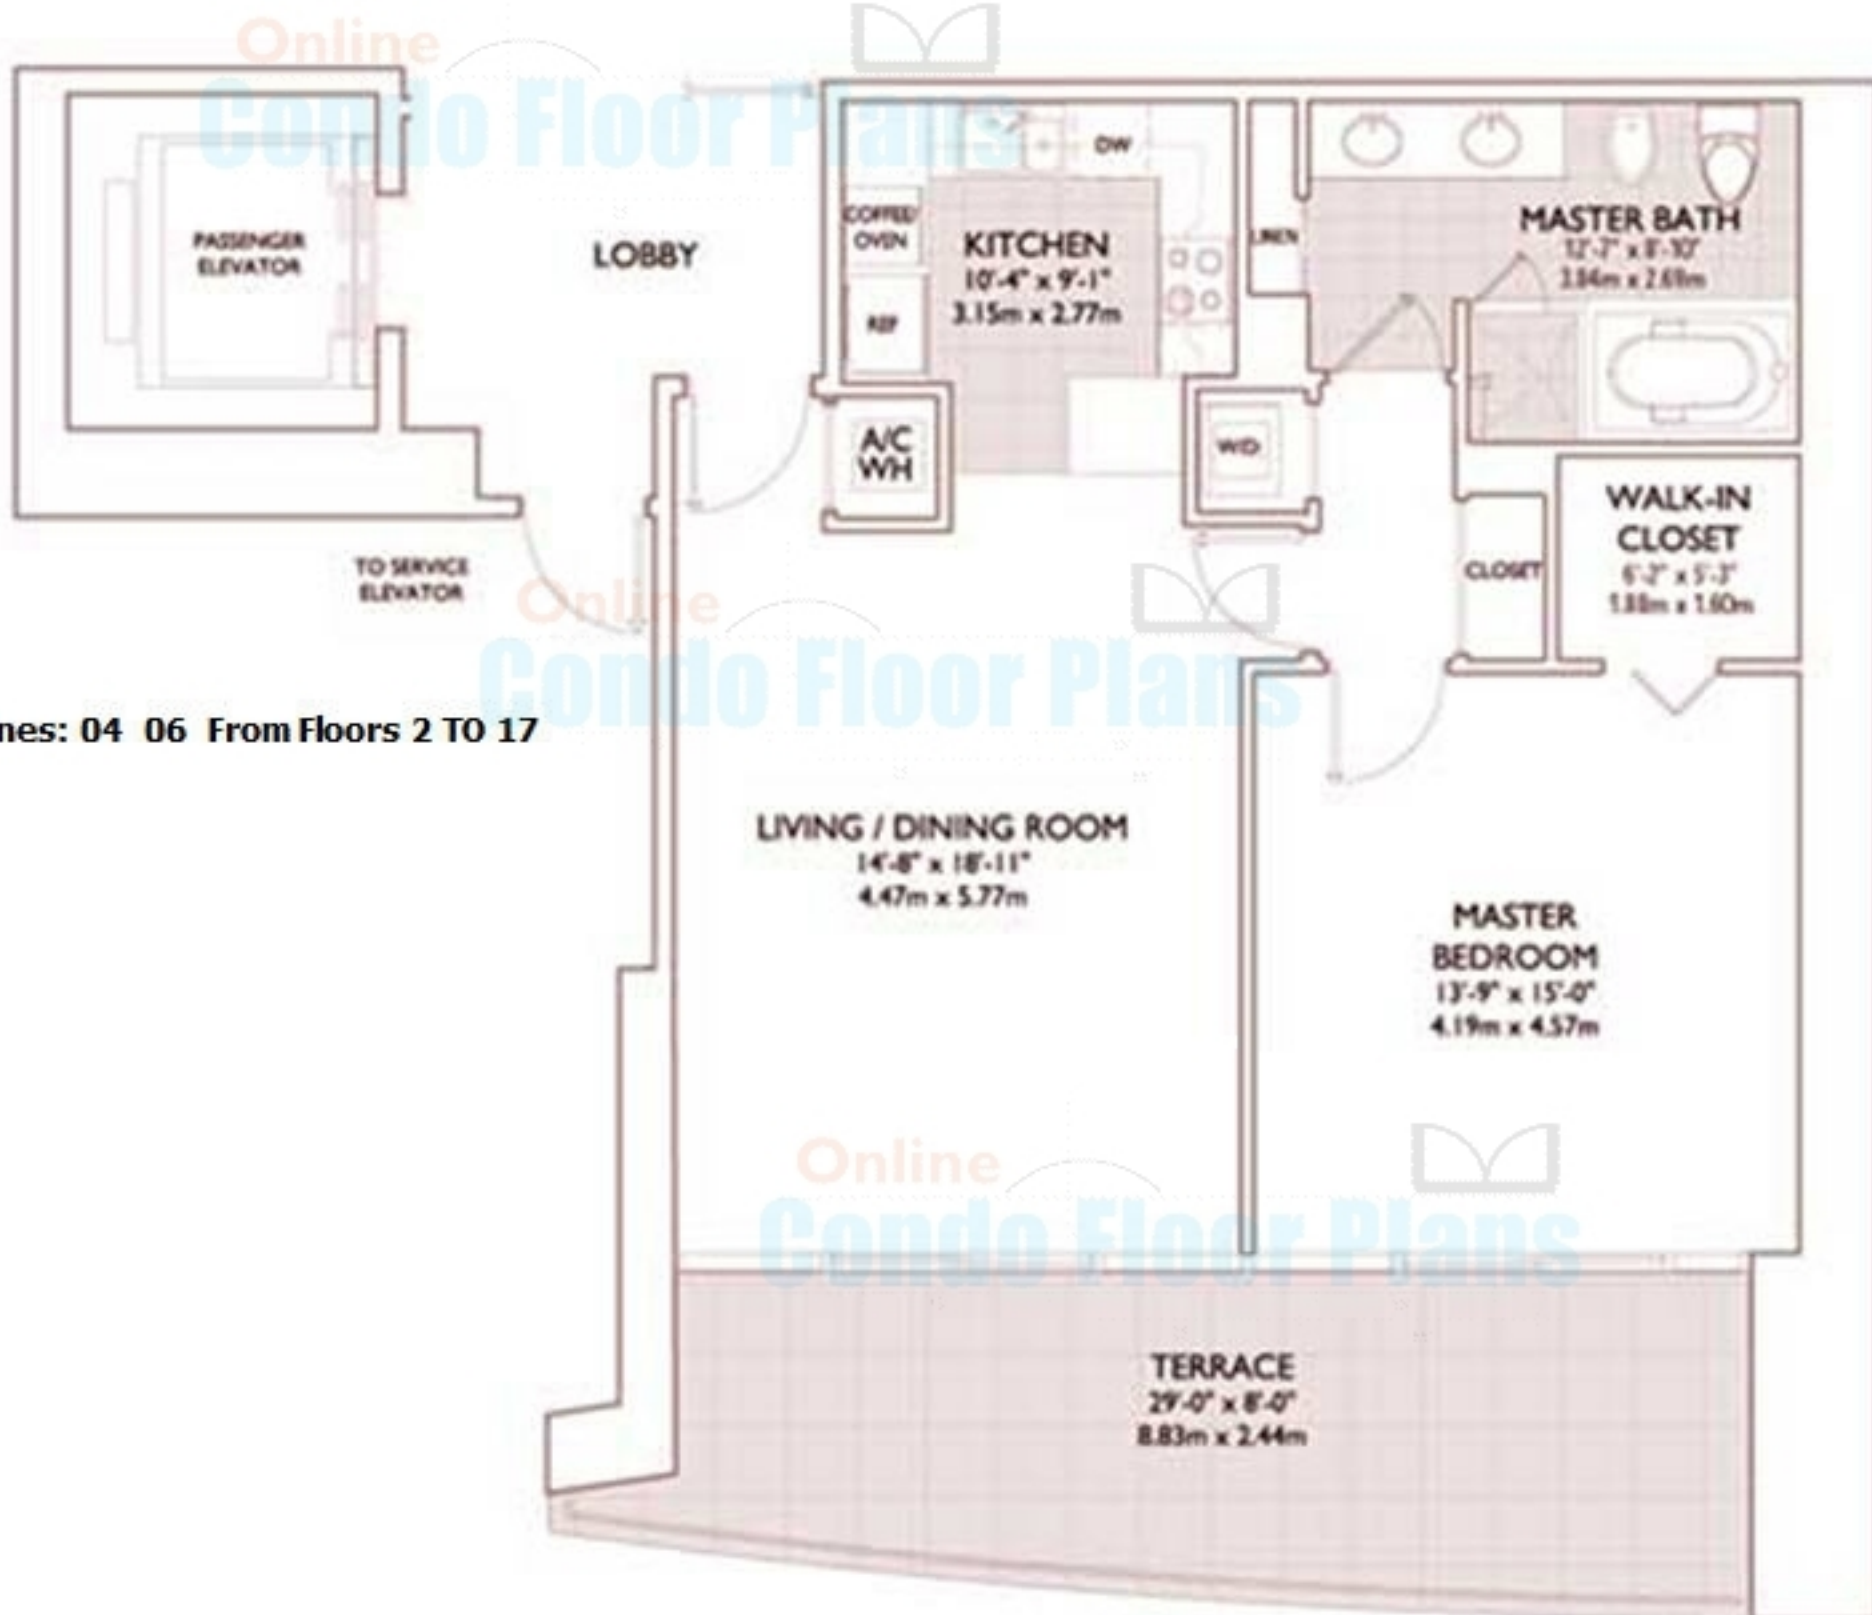

# RESIDENCE D3

1 BEDROOM, 1 BATH

INTERIOR	895 SQ. FT.	83.15 M <sup>2</sup>
TERRACE	165 SQ. FT.	15.33 M <sup>2</sup>
<b>TOTAL</b>	<b>1,060 SQ. FT.</b>	<b>98.48 M<sup>2</sup></b>

Lines: 04 06 From Floors 2 TO 17