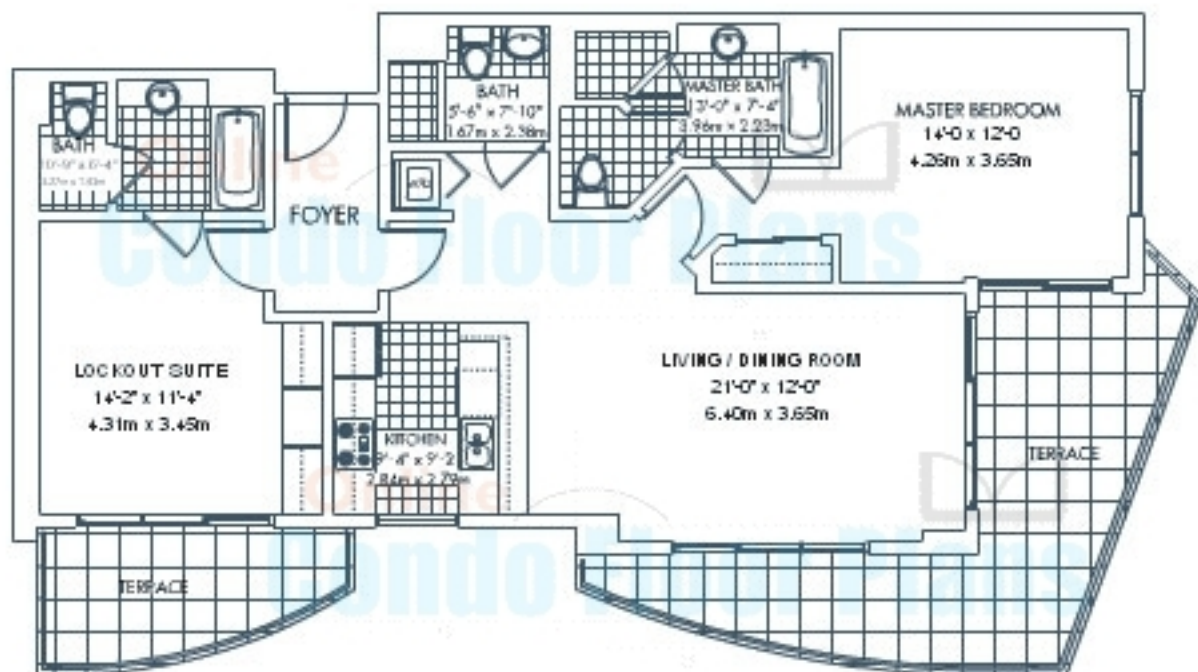

Live in your element

Residence A with Reverse

2 Bedrooms, 3 Baths

Total Area 1,461 sq.ft / 135.73 sq.m

A Reverse