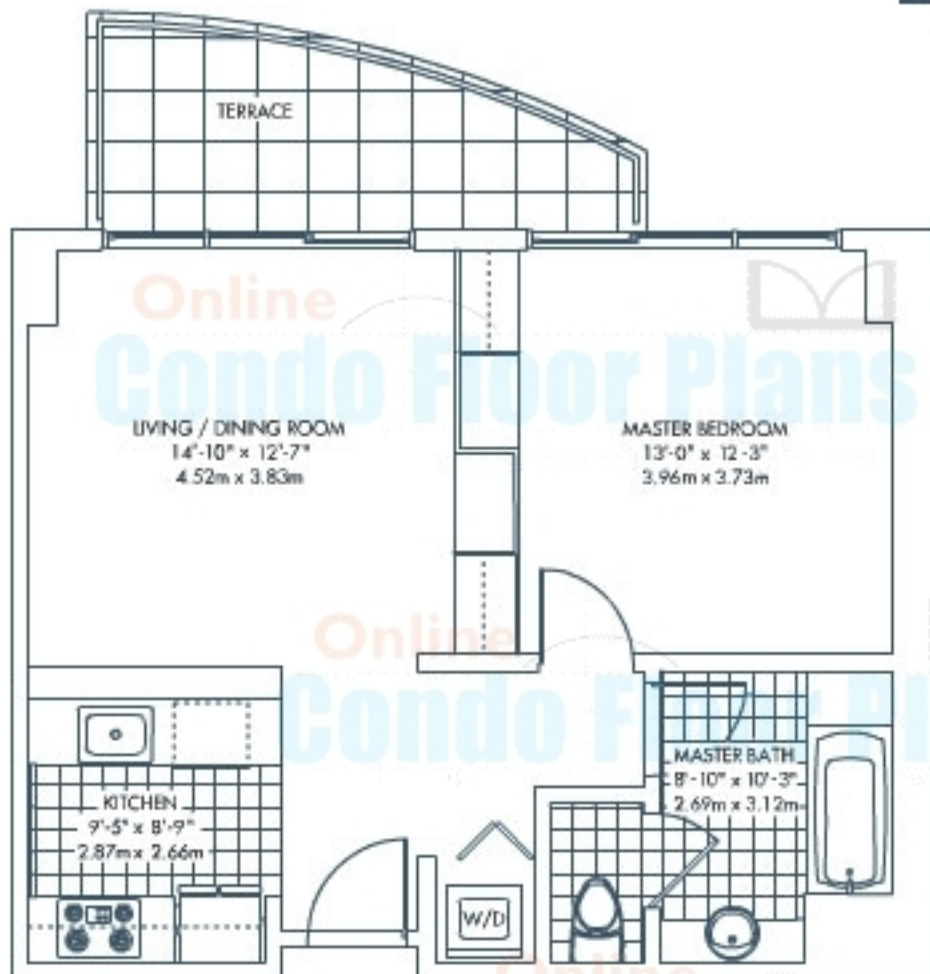

Live in your element

Residence B with Reverse

1 Bedroom, 1 Bath

Total Area 688 sq.ft 63.92 sq.m

B Reverse

Bay View

Ocean View

City View