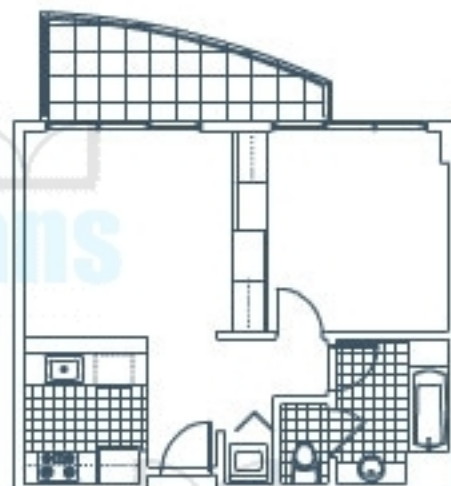

Live in your element

Residence C with Reverse

1 Bedroom, 1 Bath

Total Area 688 sq.ft 63.92 sq.m

C Reverse

Bay View

Ocean View

City View