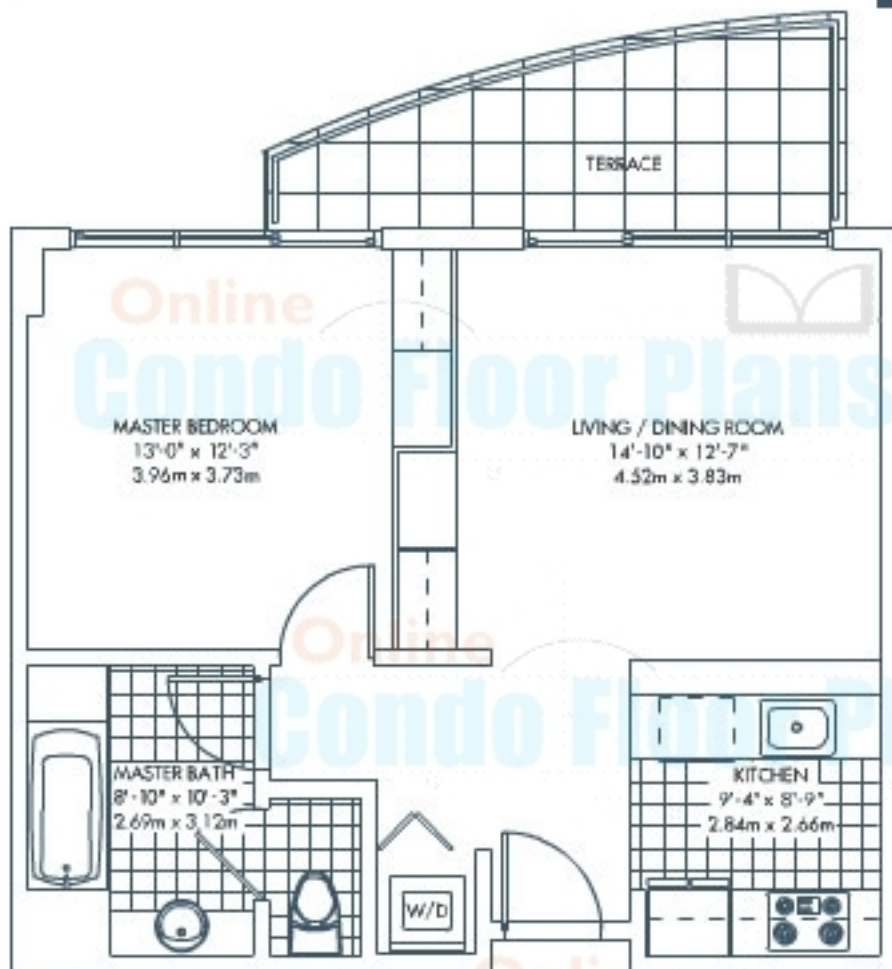

Live in your element

Residence C with Reverse

1 Bedroom, 1 Bath

Total Area 688 sq.ft 63.92 sq.m

C Reverse

Bay View

Ocean View

City View