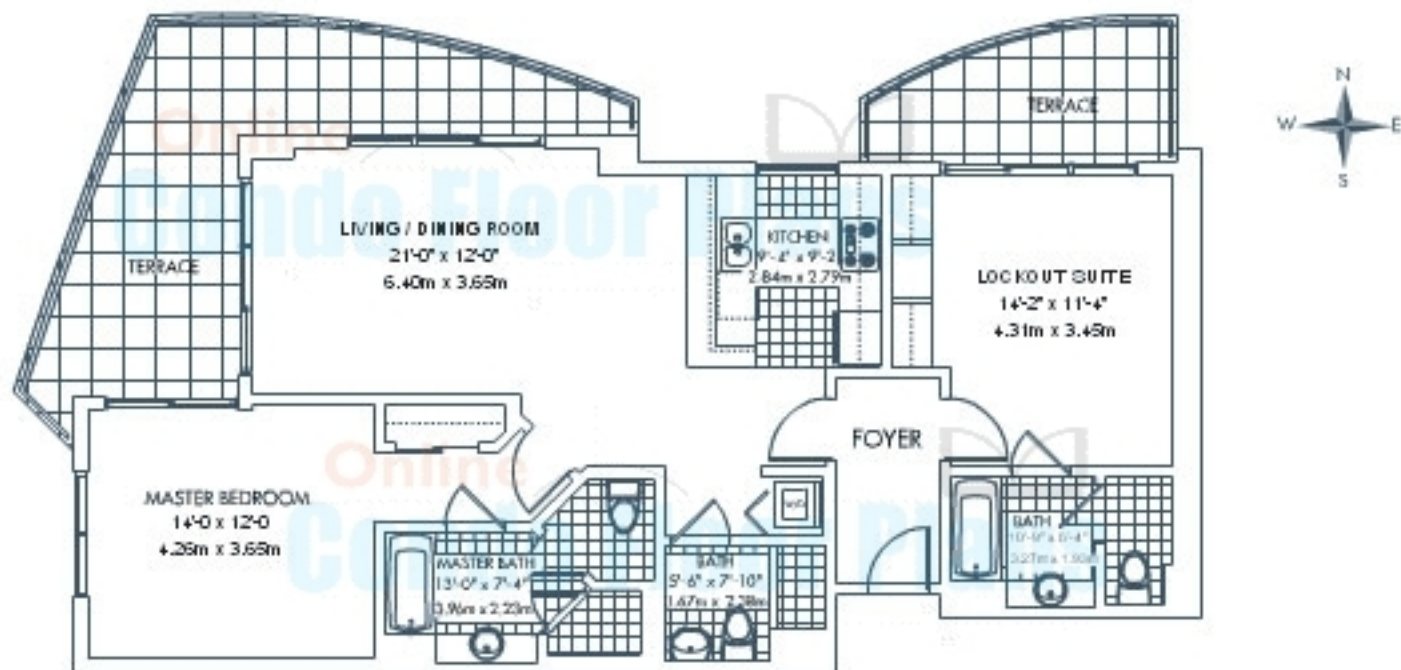

Live in your element

Residence D with Reverse

2 Bedrooms, 3 Baths

Total Area 1,497 sq.ft/139.07 sq.m

D Reverse