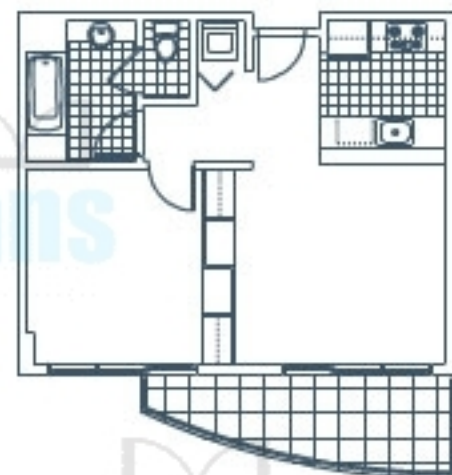

Live in your element

Residence E with Reverse

1 Bedroom, 1 Bath

Total Area 688 sq ft 63.92 sq.m

E Reverse

Bay View

Ocean View

City View