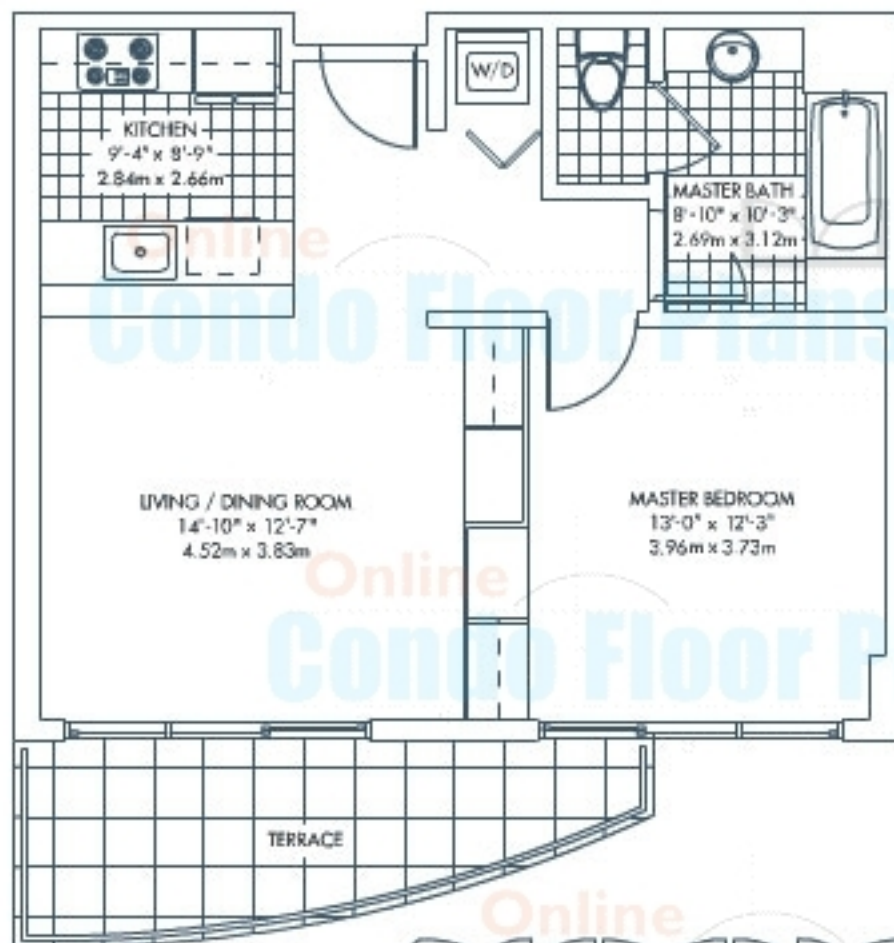

Live in your element

Residence E with Reverse

1 Bedroom, 1 Bath

Total Area 688 sq ft 63.92 sq.m

E Reverse

Bay View

Ocean View

City View