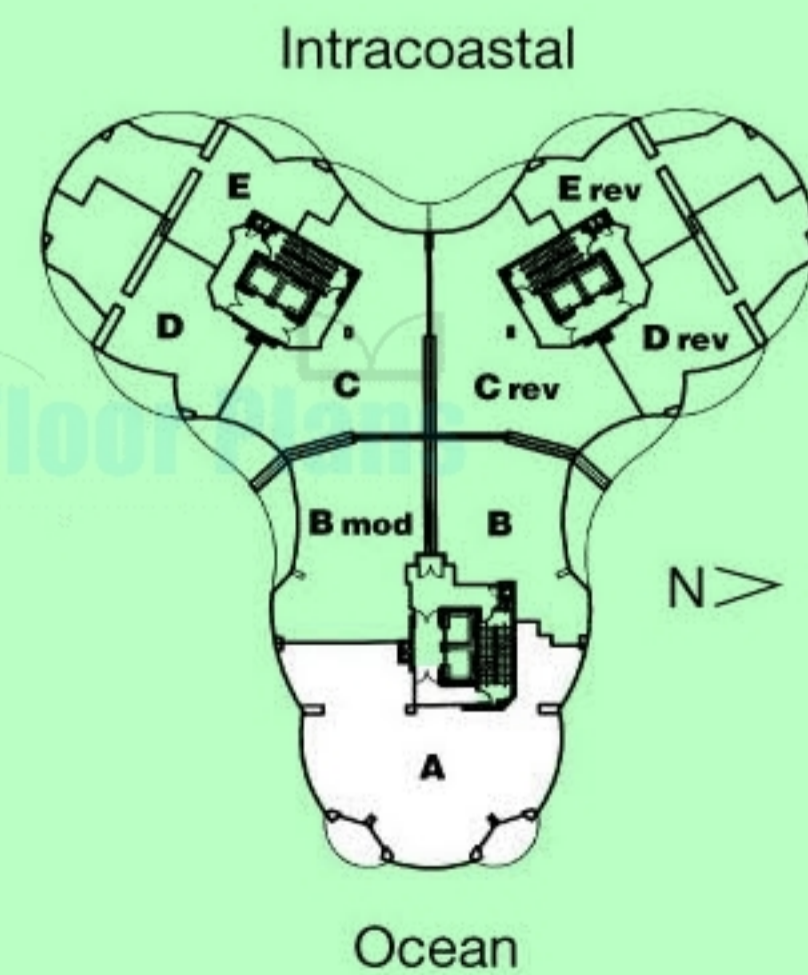

A

3 Bedrooms, 3-1/2 Baths

Living: 2,755 square feet (256.00 m²)

Terrace: 256 square feet (23.80 m²)

Total: 3,011 square feet (279.80 m²)

OceanFour

Stated dimensions are measured to the exterior boundaries of the exterior walls and the centerline of interior demising walls and in fact vary from the dimensions that would be determined by using the description and definition of the "Unit" set forth in the Declaration (which generally only includes the interior airspace between the perimeter walls and excludes interior structural components). All dimensions are approximate, and all floor plans and development plans are subject to change. Floor plans are to 1/4" scale.