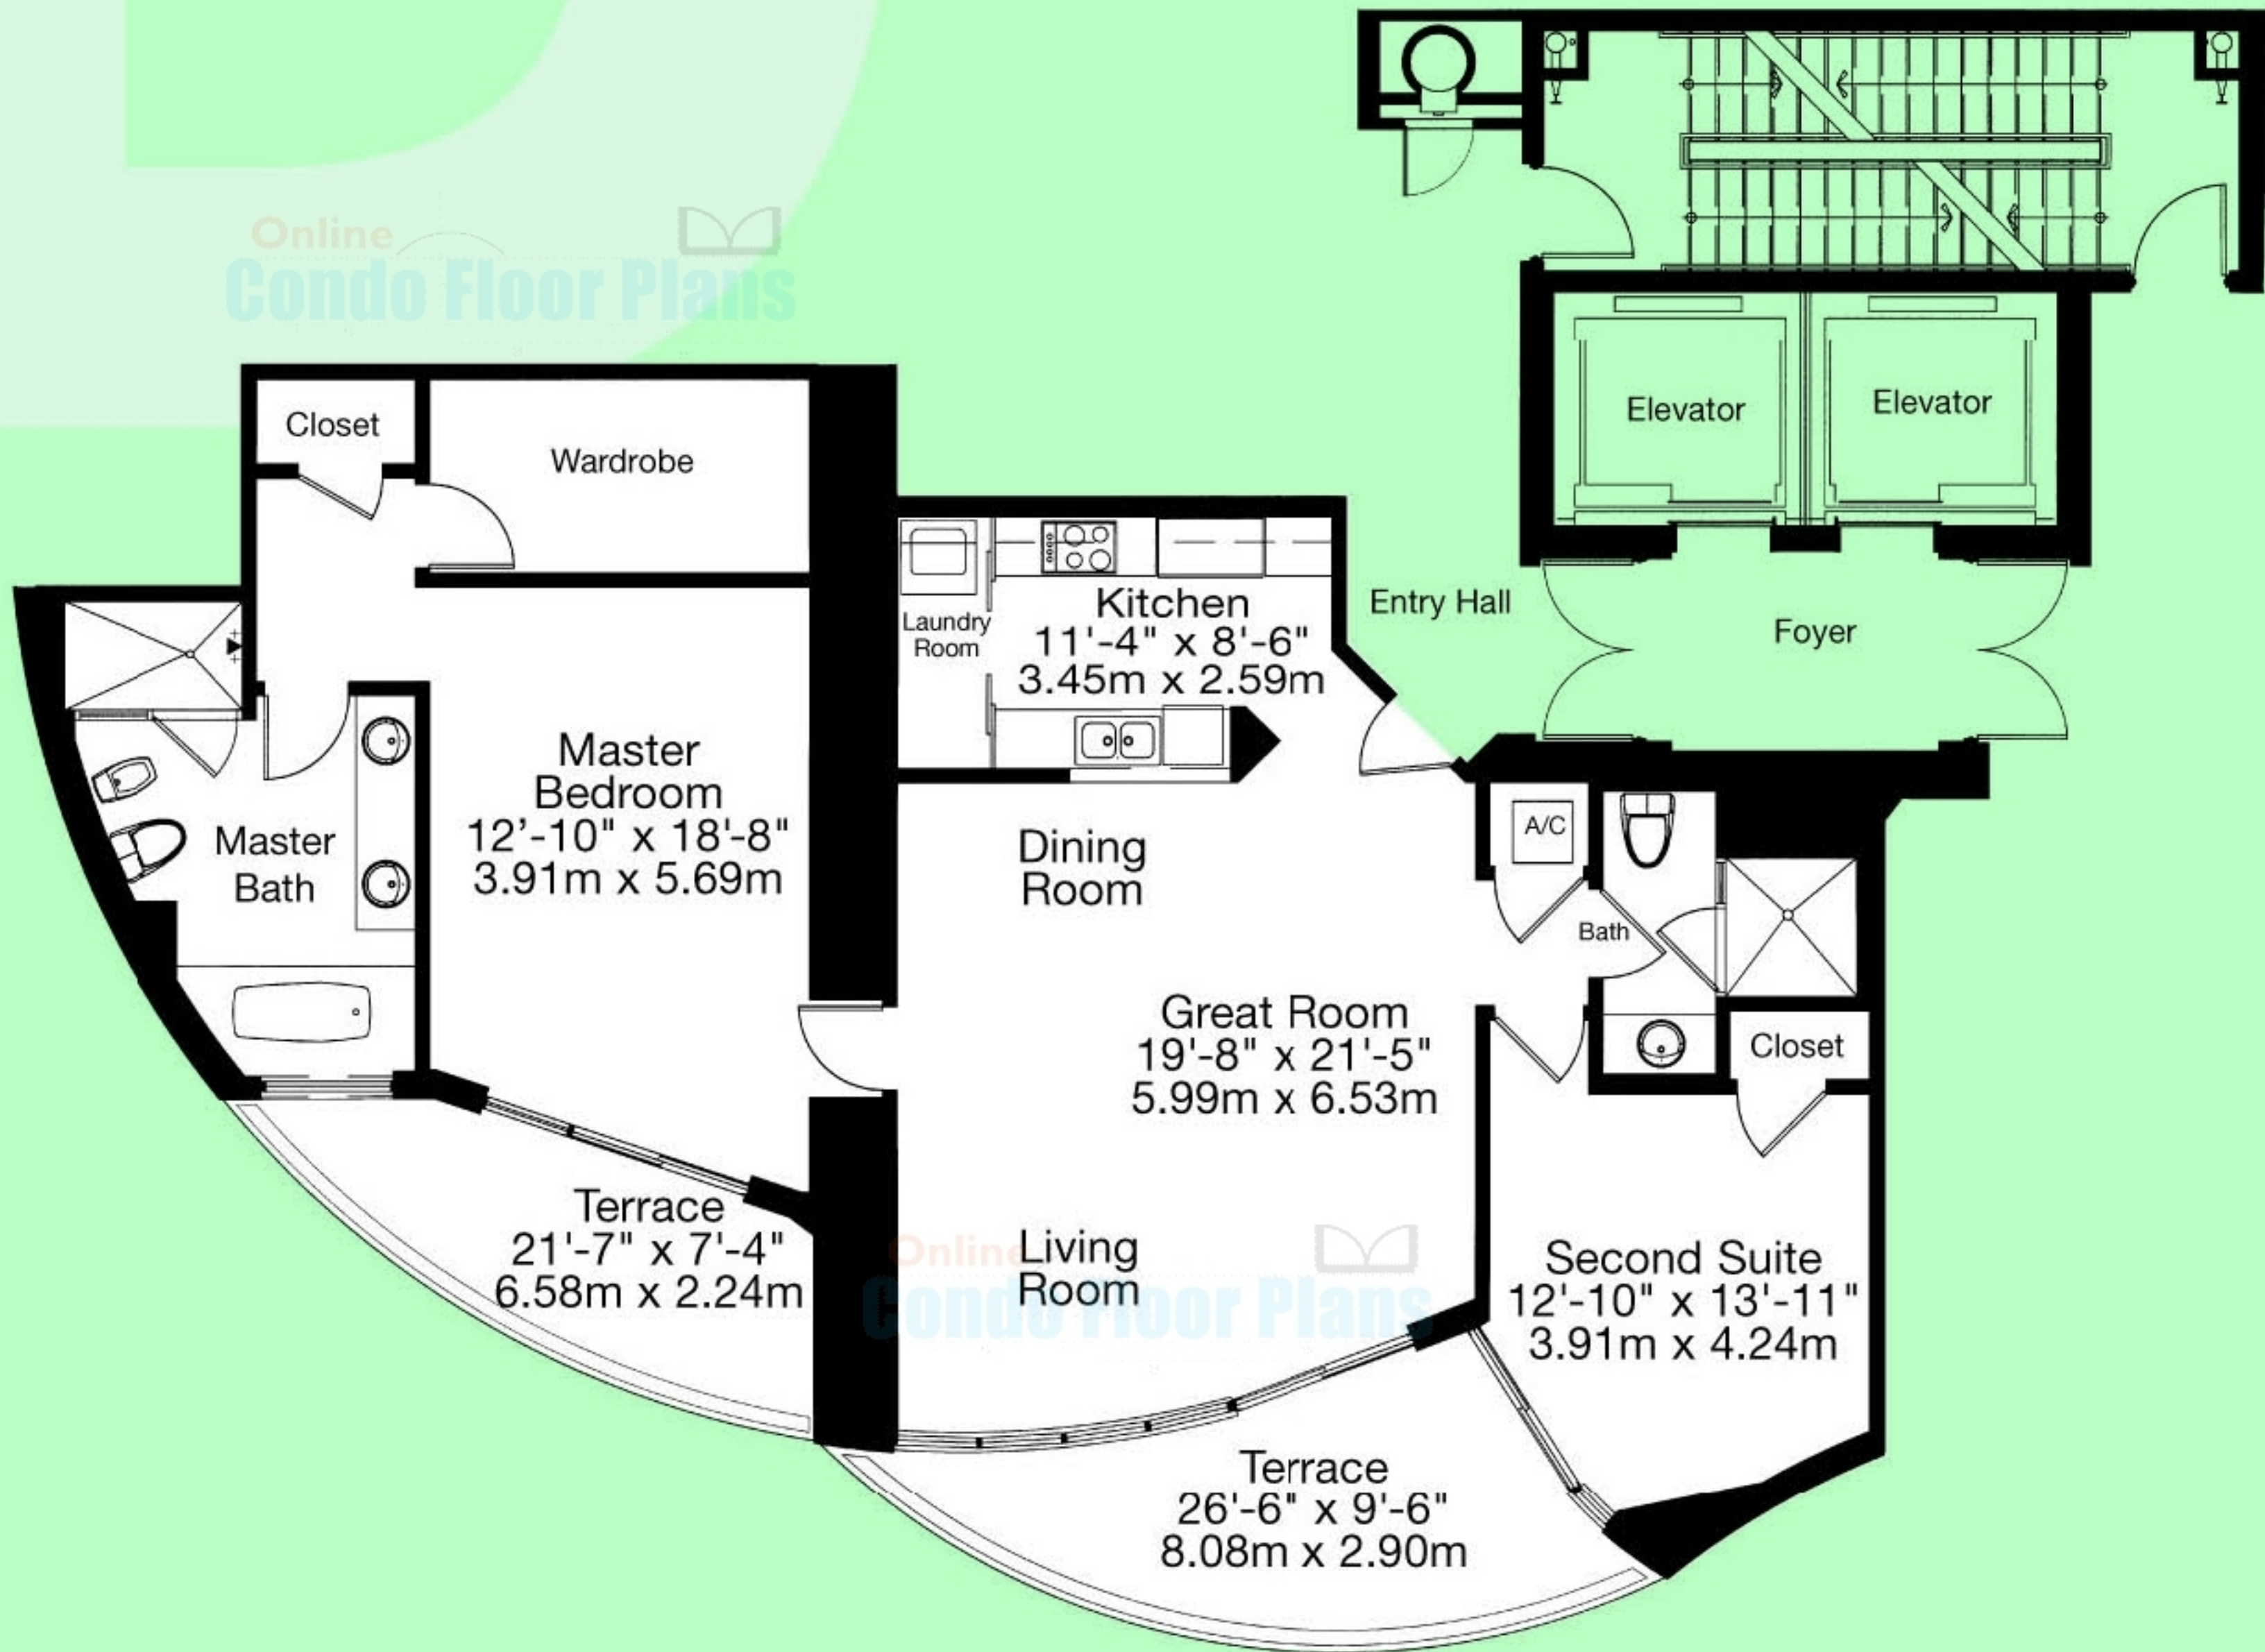

D

2 Bedrooms, 2 Baths

Living: 1,583 square feet (147.10 m²)
Terrace: 287 square feet (26.70 m²)
Total: 1,870 square feet (173.80 m²)

OceanFour

Stated dimensions are measured to the exterior boundaries of the exterior walls and the centerline of interior demising walls and in fact vary from the dimensions that would be determined by using the description and definition of the "Unit" set forth in the Declaration (which generally only includes the interior airspace between the perimeter walls and excludes interior structural components). All dimensions are approximate, and all floor plans and development plans are subject to change. Floor plans are to 1/4" scale.