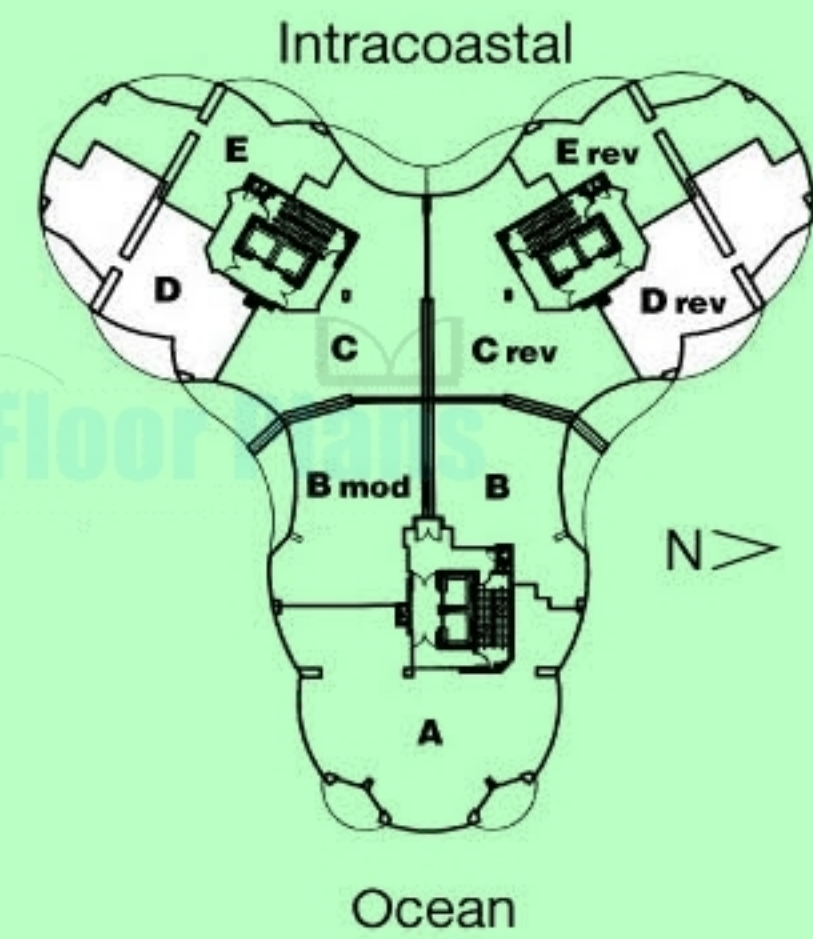

D

2 Bedrooms, 2 Baths

Living: 1,583 square feet (147.10 m²)
Terrace: 287 square feet (26.70 m²)
Total: 1,870 square feet (173.80 m²)

OceanFour

Stated dimensions are measured to the exterior boundaries of the exterior walls and the centerline of interior demising walls and in fact vary from the dimensions that would be determined by using the description and definition of the "Unit" set forth in the Declaration (which generally only includes the interior airspace between the perimeter walls and excludes interior structural components). All dimensions are approximate, and all floor plans and development plans are subject to change. Floor plans are to 1/4" scale.