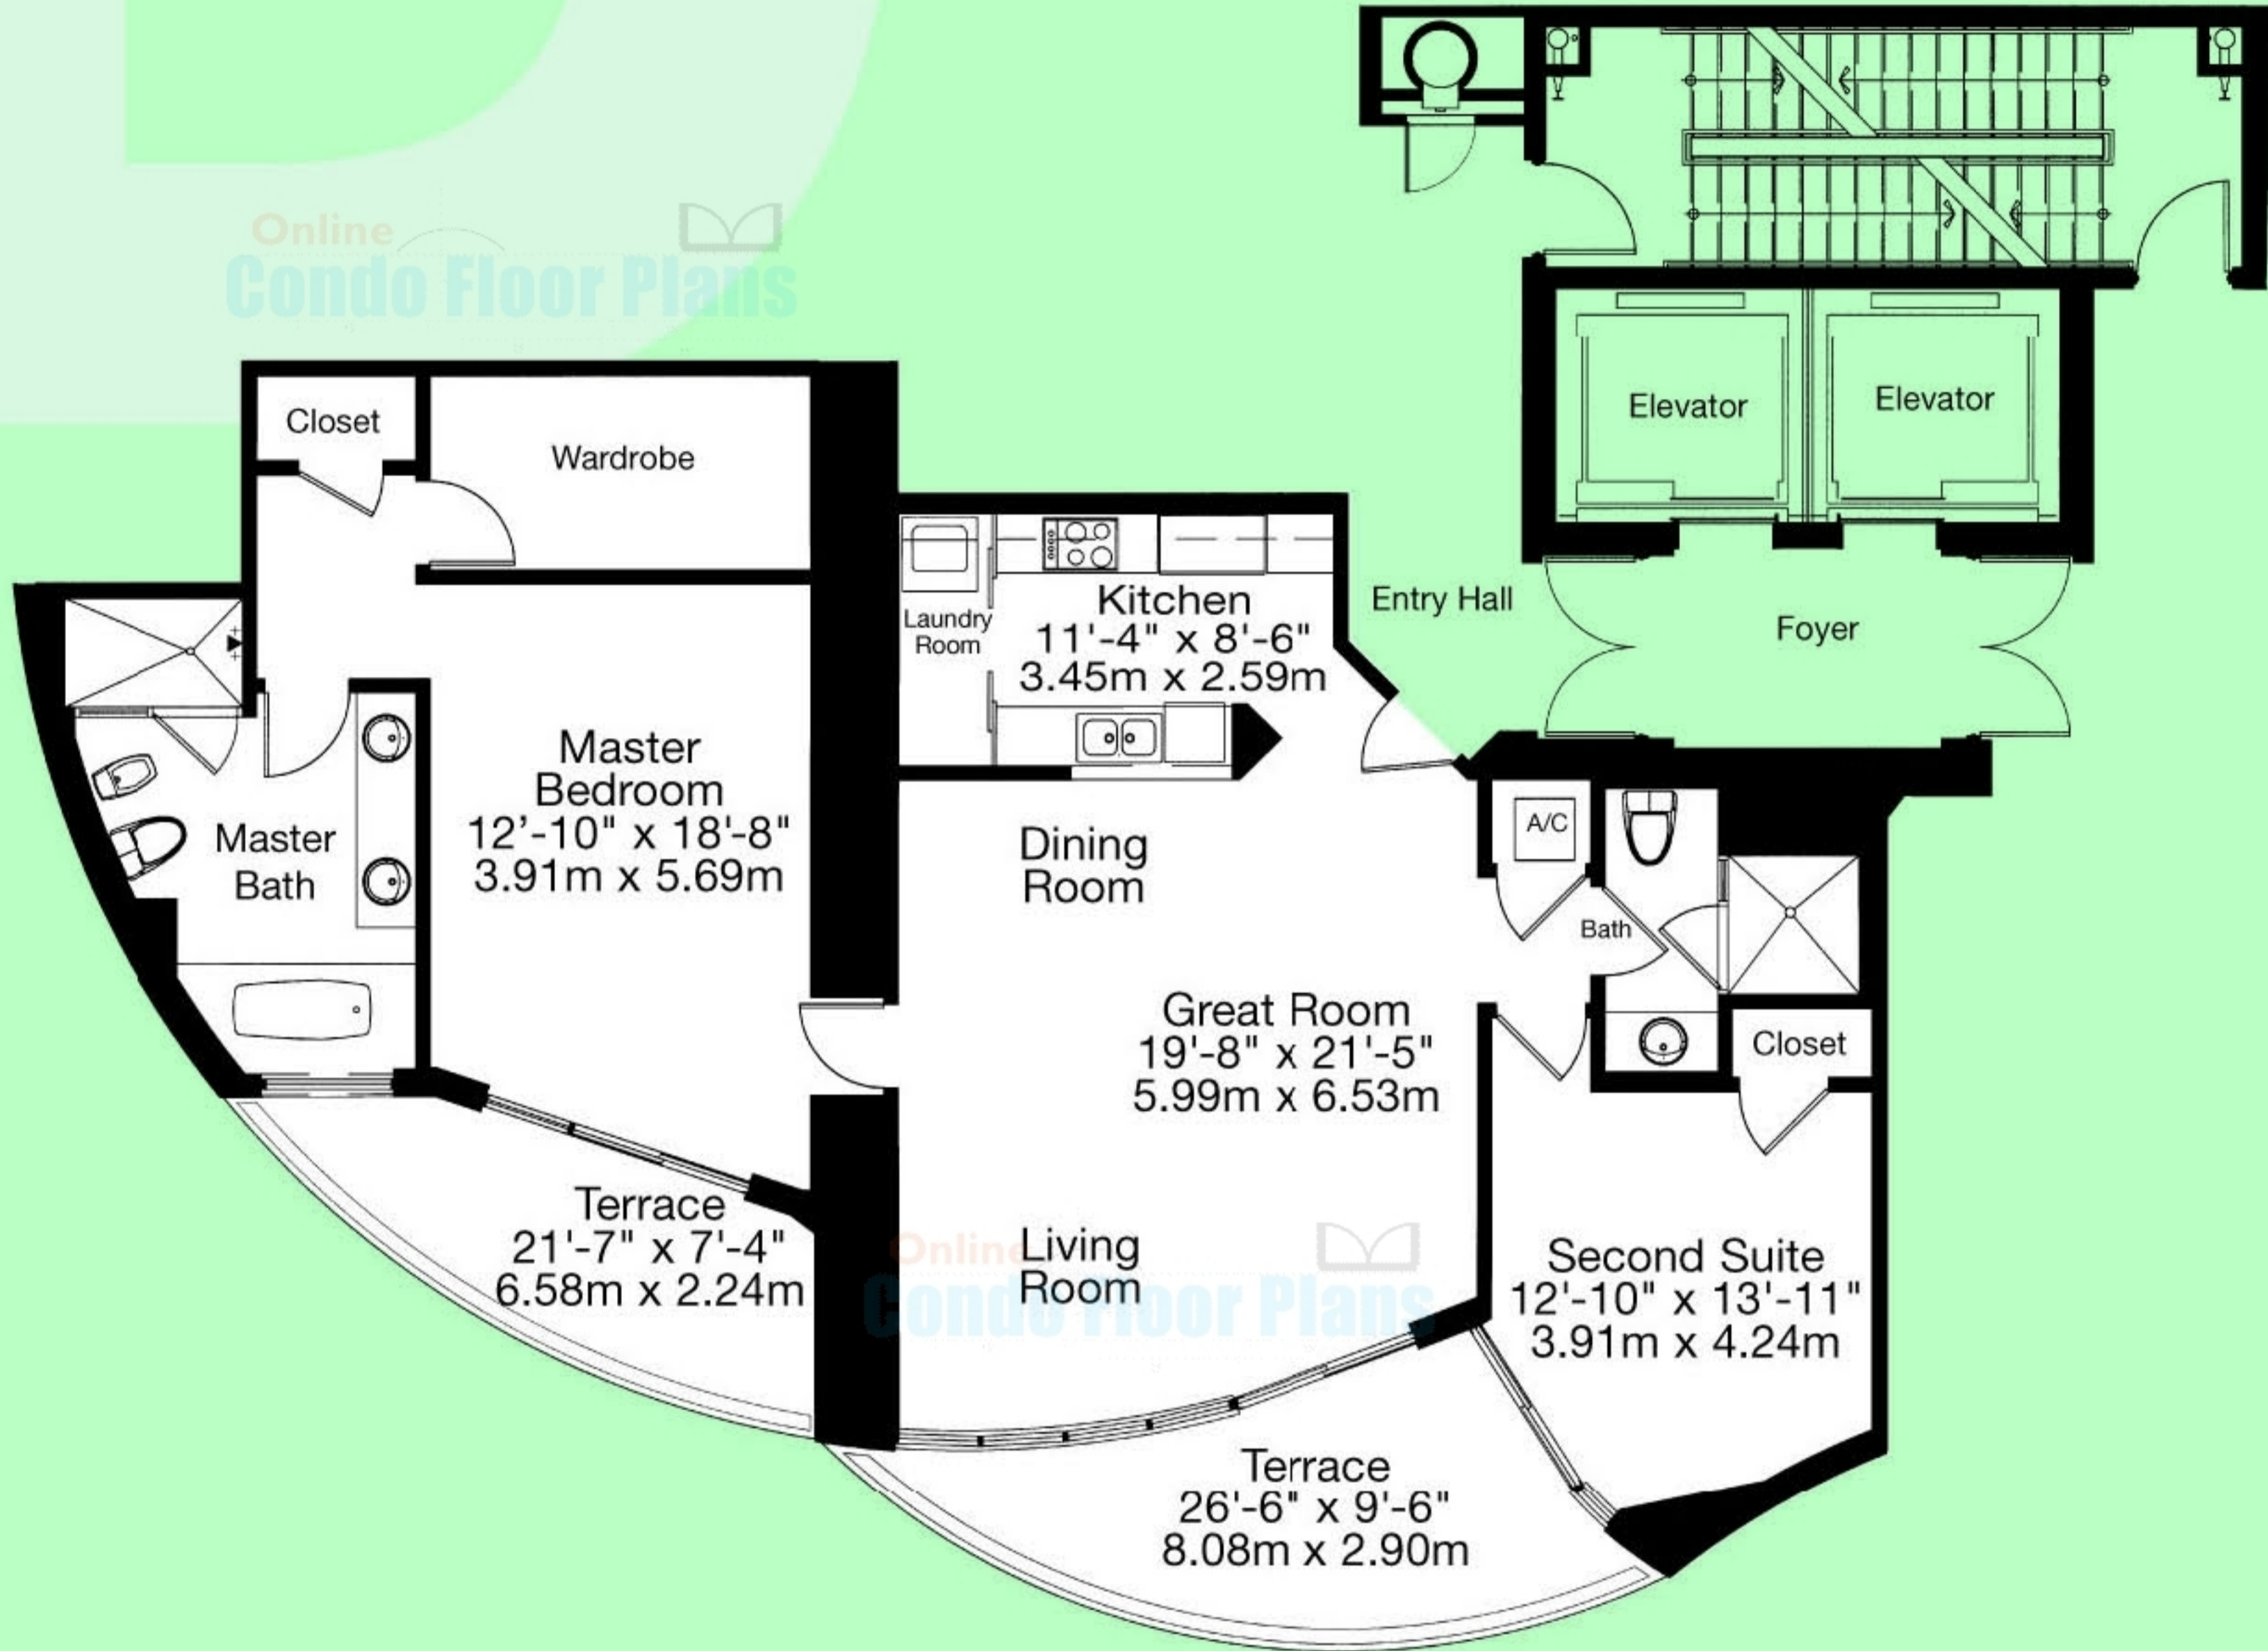

D

2 Bedrooms, 2 Baths

Living: 1,583 square feet (147.10 m²)
Terrace: 287 square feet (26.70 m²)
Total: 1,870 square feet (173.80 m²)

OceanFour

Stated dimensions are measured to the exterior boundaries of the exterior walls and the centerline of interior demising walls and in fact vary from the dimensions that would be determined by using the description and definition of the "Unit" set forth in the Declaration (which generally only includes the interior airspace between the perimeter walls and excludes interior structural components). All dimensions are approximate, and all floor plans and development plans are subject to change. Floor plans are to 1/4" scale.