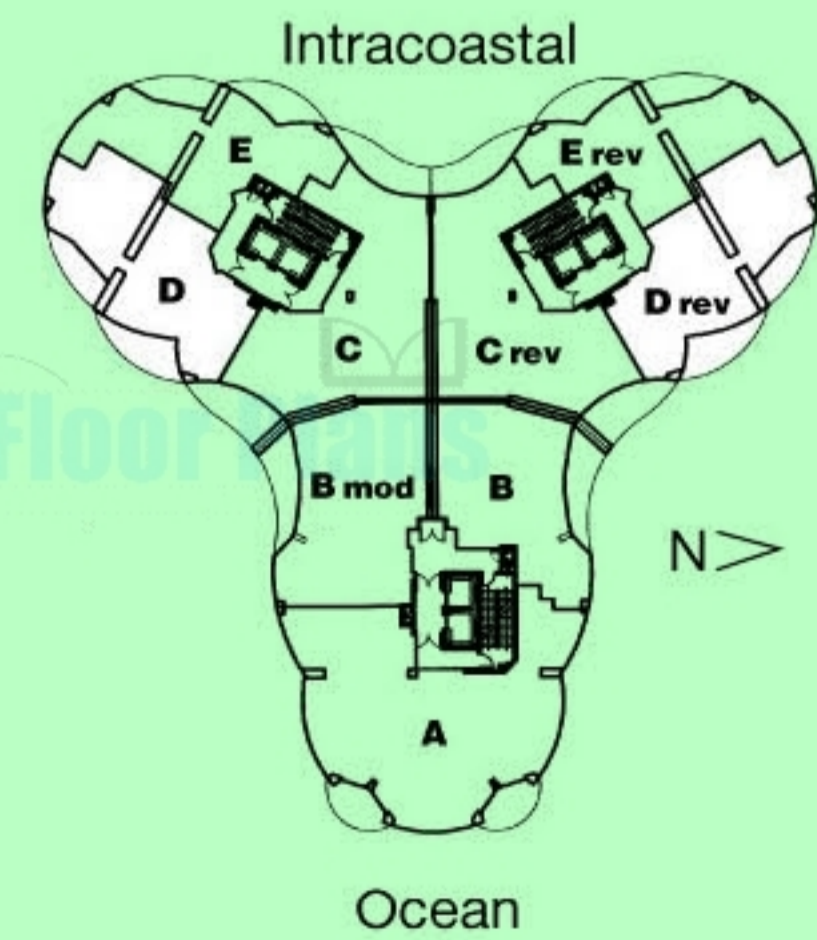

D

2 Bedrooms, 2 Baths

Living: 1,583 square feet (147.10 m²)
Terrace: 287 square feet (26.70 m²)
Total: 1,870 square feet (173.80 m²)

OceanFour

Stated dimensions are measured to the exterior boundaries of the exterior walls and the centerline of interior demising walls and in fact vary from the dimensions that would be determined by using the description and definition of the "Unit" set forth in the Declaration (which generally only includes the interior airspace between the perimeter walls and excludes interior structural components). All dimensions are approximate, and all floor plans and development plans are subject to change. Floor plans are to 1/4" scale.