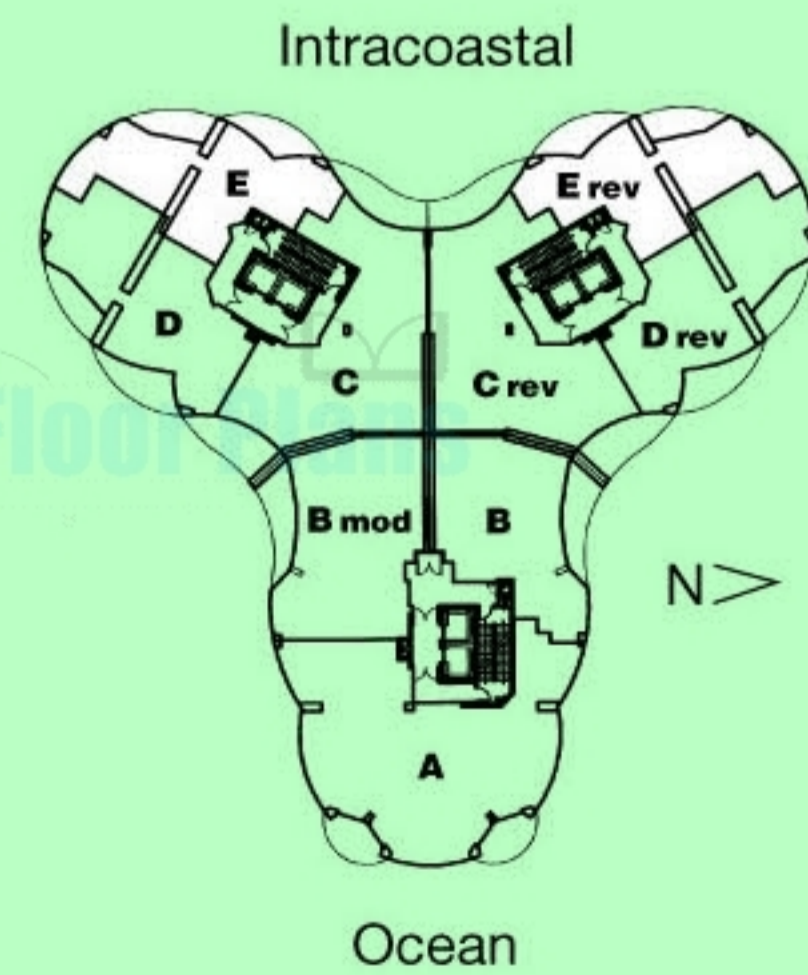

E

2 Bedrooms, 2 Baths

Living: 1,301 square feet (120.90 m²)
Terrace: 264 square feet (24.50 m²)
Total: 1,565 square feet (145.40 m²)

OceanFour

Stated dimensions are measured to the exterior boundaries of the exterior walls and the centerline of interior demising walls and in fact vary from the dimensions that would be determined by using the description and definition of the "Unit" set forth in the Declaration (which generally only includes the interior airspace between the perimeter walls and excludes interior structural components). All dimensions are approximate, and all floor plans and development plans are subject to change. Floor plans are to 1/4" scale.