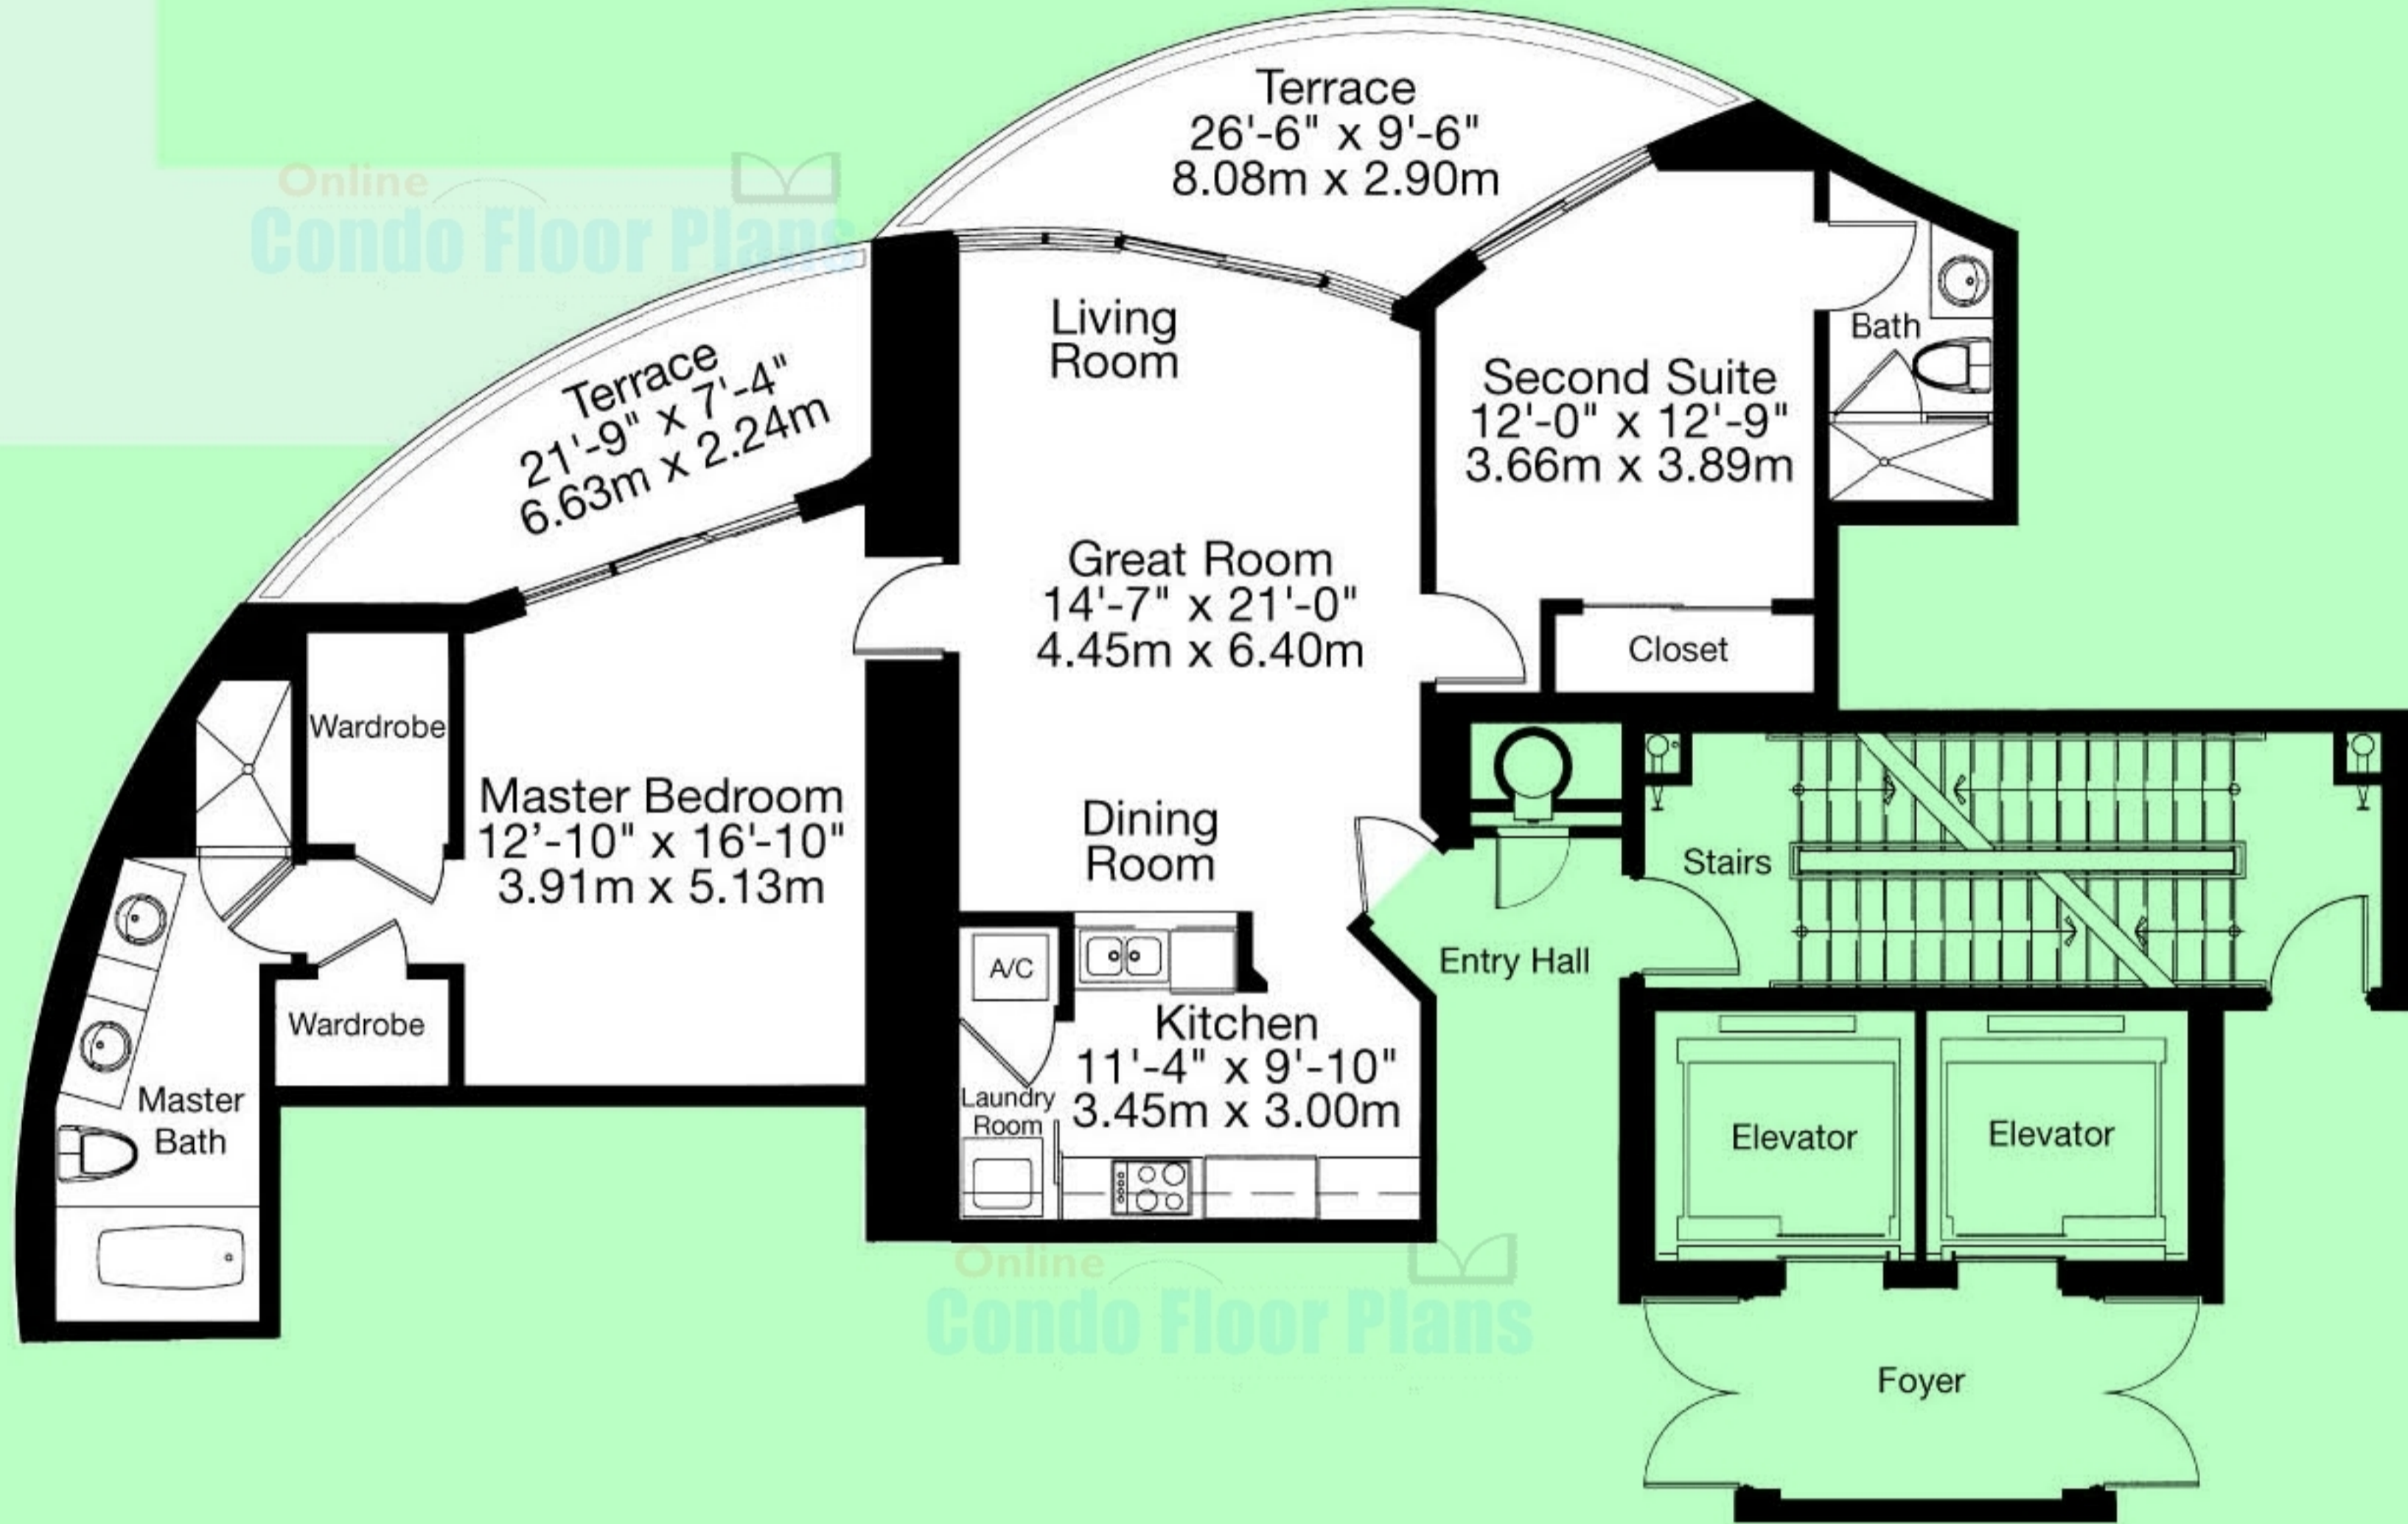

E

2 Bedrooms, 2 Baths

Living: 1,301 square feet (120.90 m²)
Terrace: 264 square feet (24.50 m²)
Total: 1,565 square feet (145.40 m²)

OceanFour

Stated dimensions are measured to the exterior boundaries of the exterior walls and the centerline of interior demising walls and in fact vary from the dimensions that would be determined by using the description and definition of the "Unit" set forth in the Declaration (which generally only includes the interior airspace between the perimeter walls and excludes interior structural components). All dimensions are approximate, and all floor plans and development plans are subject to change. Floor plans are to 1/4" scale.