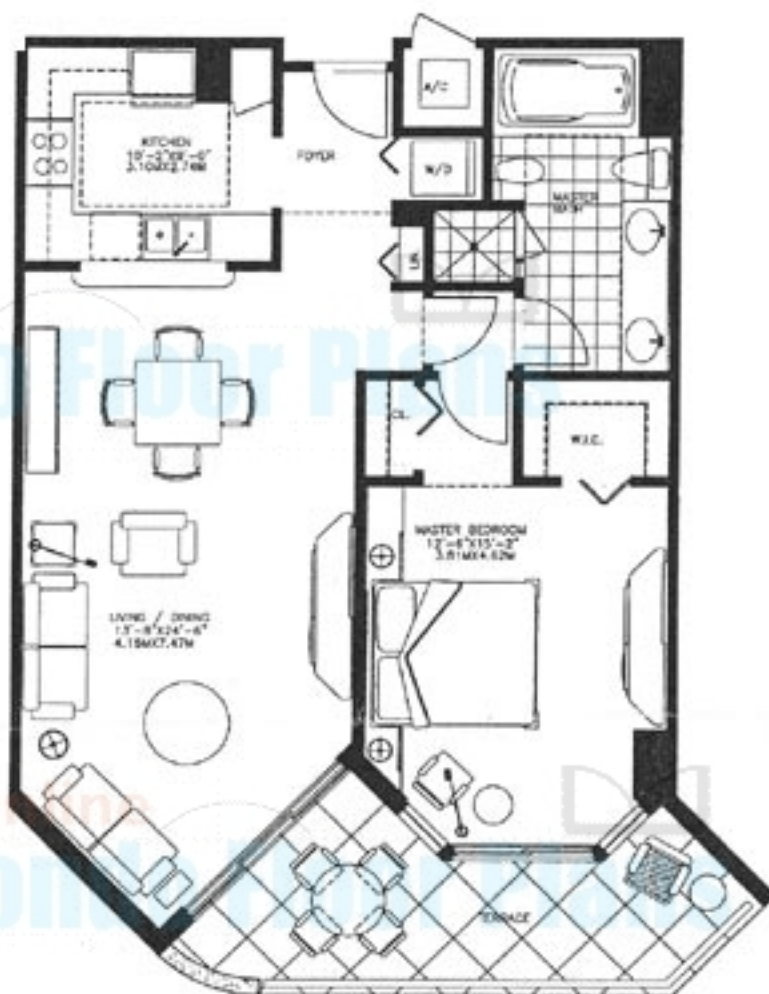

Line 04

Residence "D"

1 Bedroom-1 Bath

Enclosed Area

930 sqft. (86.4 m²)

Terrace Area

140 sqft. (13.0 m²)