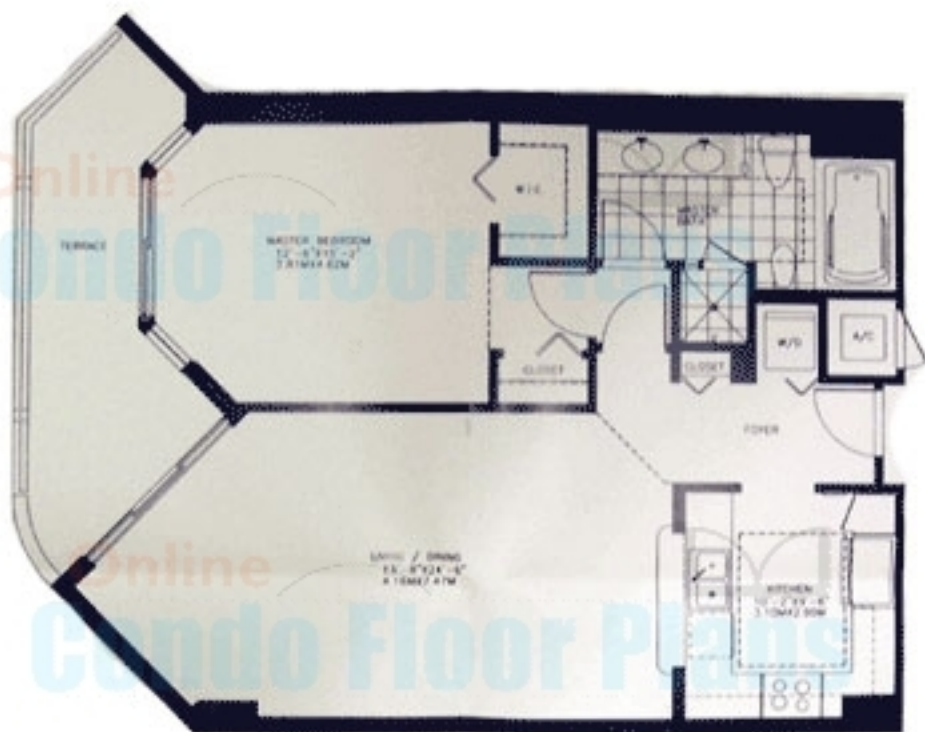

Atlantic Ocean

Line 06

Residence F

1 Bedroom - 1 Bath

Enclosed Area 957 sq. ft.

Terrace Area 140 sq. ft.

Total Area 1,097 sq. ft.

Online Condo Floor Plans