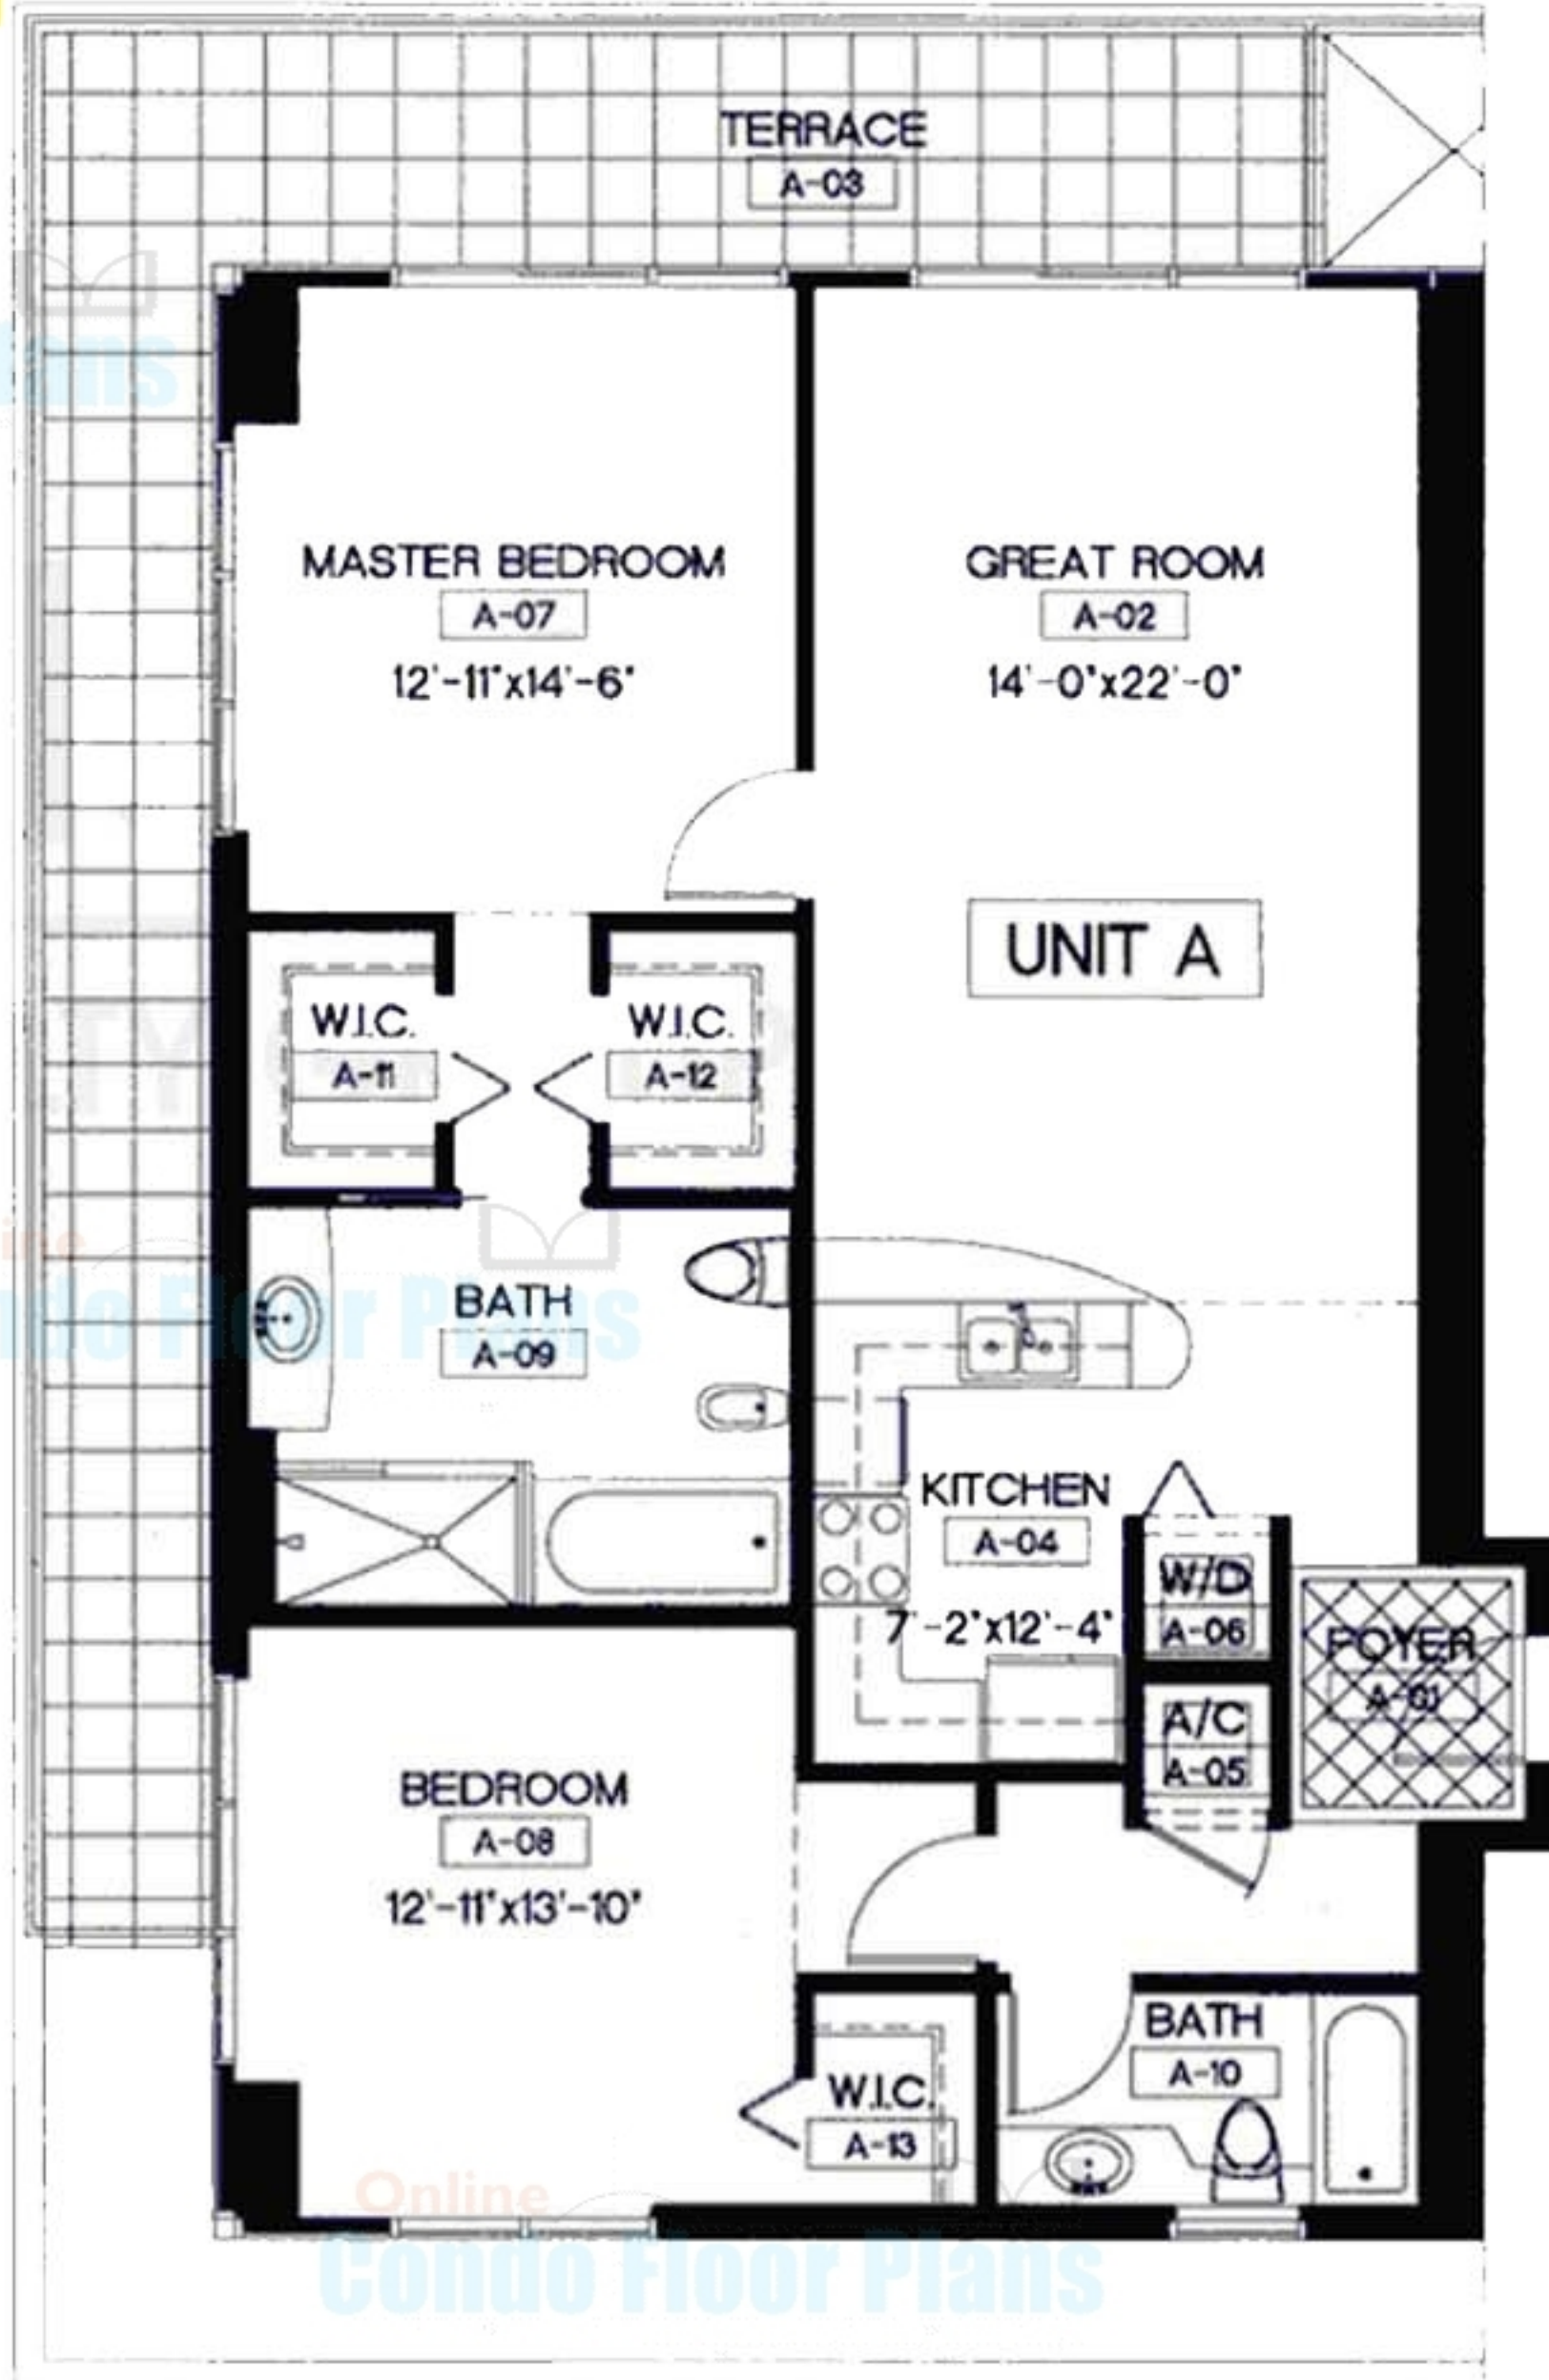

THE BENTLEY BAY

UNIT A
NORTH TOWER
2 BEDROOM / 2 BATH
FLOOR 4th Thru 13th

UNIT AREA = 1,331 S.F.
 TERRACE = Varies S.F.
 TOTAL = Varies S.F.

BAY

Online
 Condo Floor Plans

Note: All dimensions are approximate. Plans, materials and specifications are subject to architectural, structural and other revisions at the sole discretion of the developer, builder or architect, or as may be required by law. Floor plans shown are not any particular scale. Oral representations cannot be relied upon as correctly stating representations of the developer. For Correct representations make reference to the documents required by section 718.503, Florida Statutes, to be furnished by a developer to a buyer. 