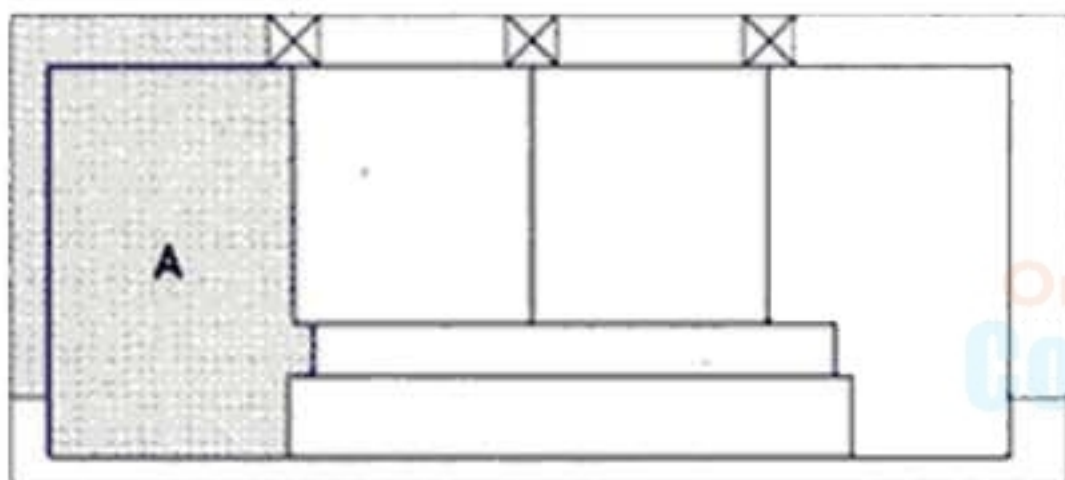

THE BENTLEY BAY

UNIT A
NORTH TOWER
2 BEDROOM / 2 BATH
FLOOR 4th Thru 13th

UNIT AREA = 1,331 S.F.
 TERRACE = Varies S.F.
 TOTAL = Varies S.F.

BAY

Online
 Condo Floor Plans

Note: All dimensions are approximate. Plans, materials and specifications are subject to architectural, structural and other revisions at the sole discretion of the developer, builder or architect, or as may be required by law. Floor plans shown are not any particular scale. Oral representations cannot be relied upon as correctly stating representations of the developer. For Correct representations make reference to the documents required by section 718.503, Florida Statutes, to be furnished by a developer to a buyer. 