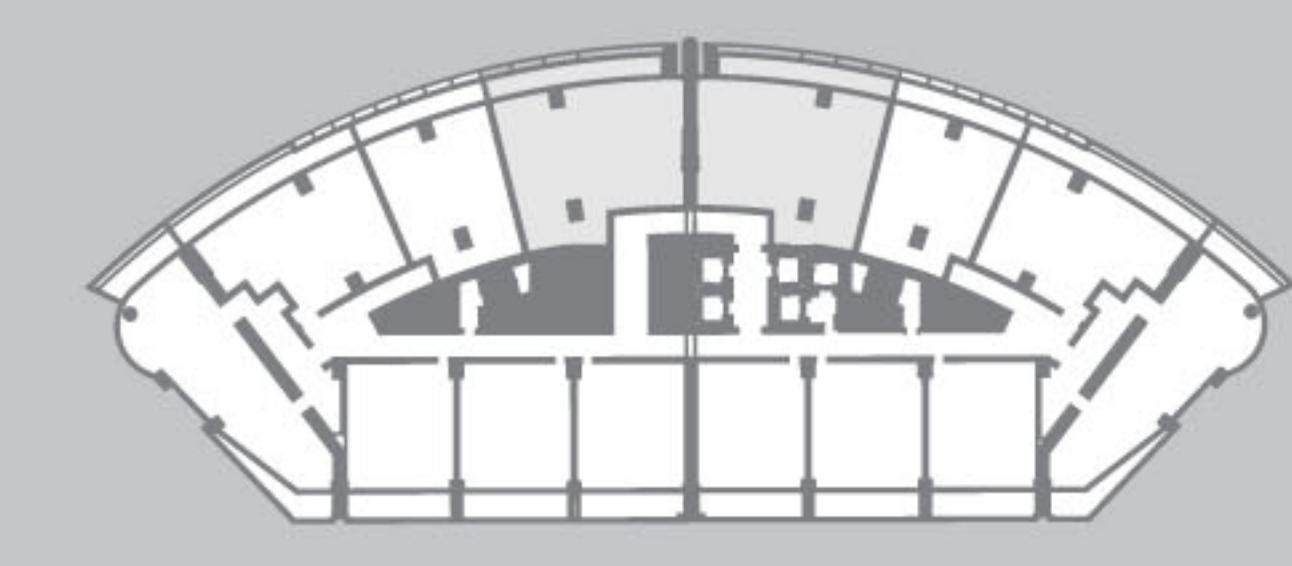

Online
Condo Floor Plans

TOWER
07/08

2 Bedrooms - Den - 2.5 Baths

Interior	1,598 sq. ft.	148.46 m ²
Terrace	290 sq. ft.	26.94 m ²
Total	1,888 sq. ft.	175.40 m²

EPIC