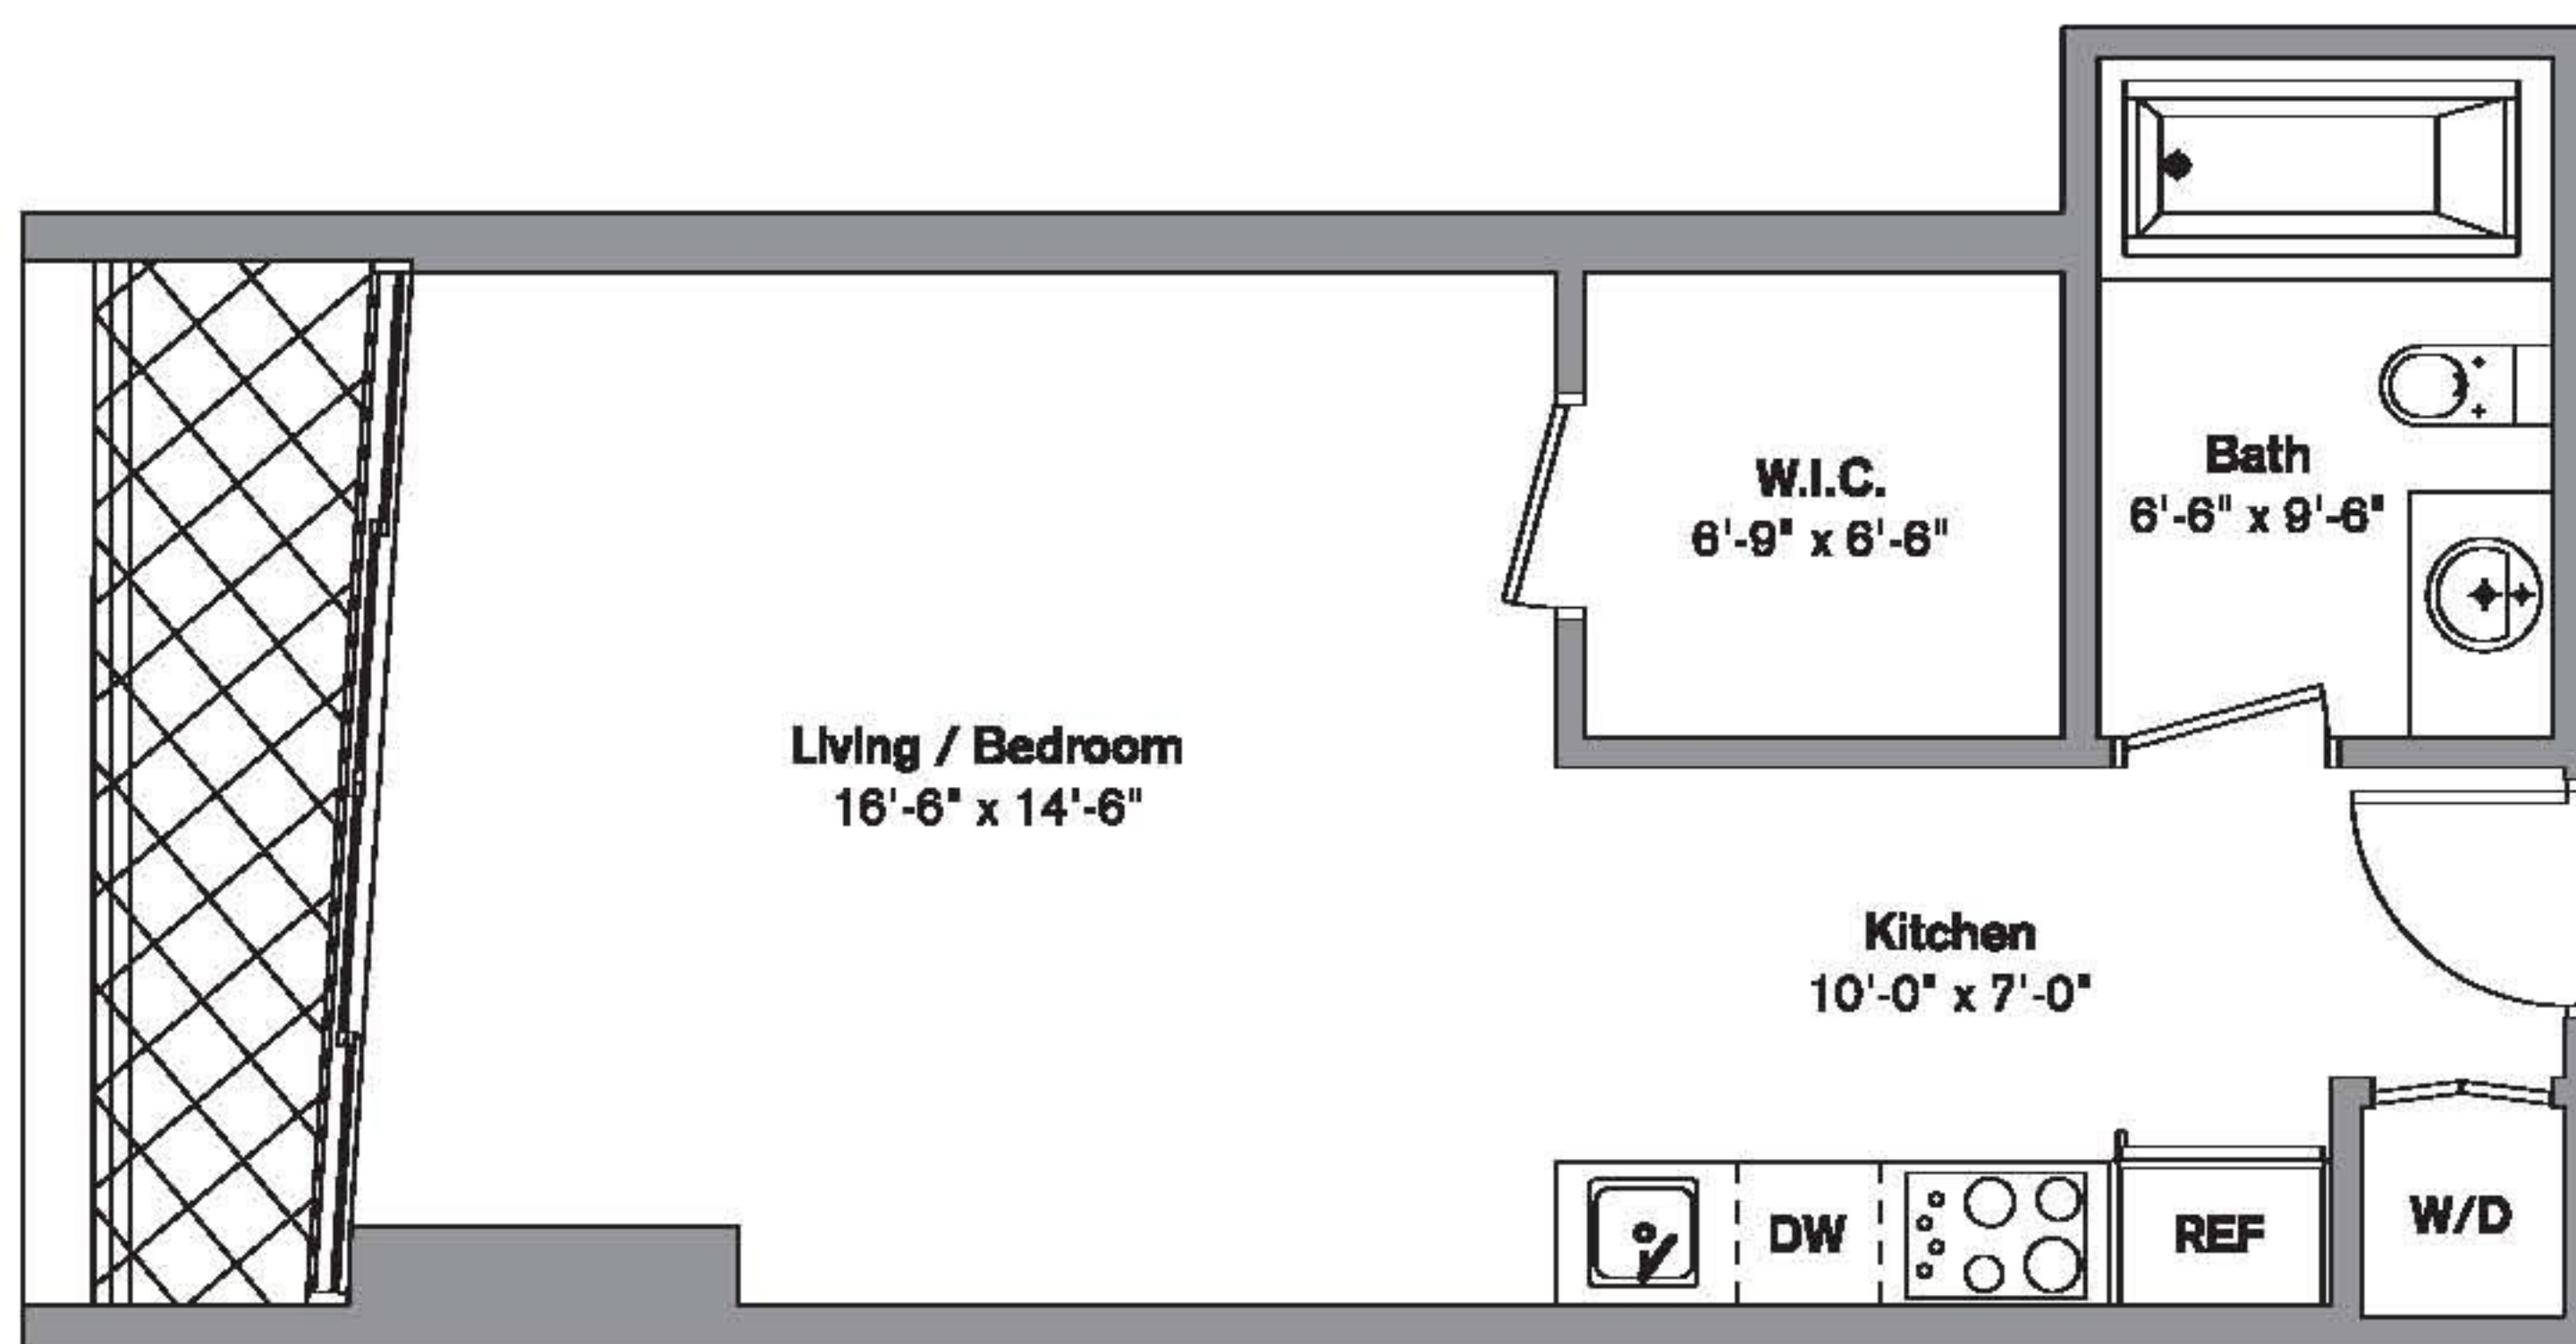

residence

Unit K

Studio

Total: 495 SF

VICEROY

RESORTS & RESIDENCES

at **iconbrickell**

Online
Condo Floor Plans

Online
Condo Floor Plans