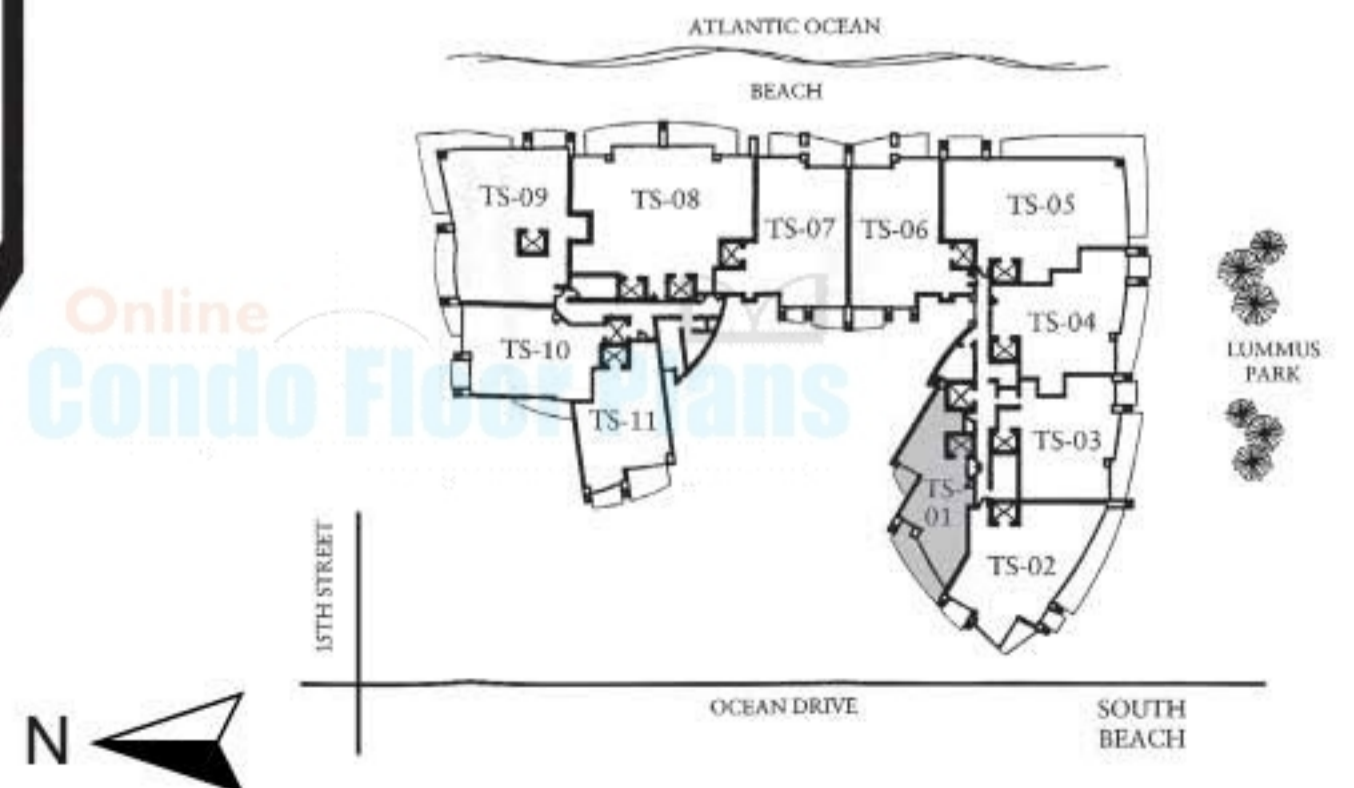

TOWER SUITE - 01

1 BEDROOM, 1½ BATHS

INTERIOR: 1,209 SQ. FT. / 112 SQ. M.

TERRACE: 230 SQ. FT. / 21 SQ. M.

TOTAL AREA: 1,439 SQ. FT. / 133 SQ. M.

IL VILLAGGIO

SOUTH BEACH

Online
Condo Floor Plans

TOWER SUITE - 01 LOCATION PLAN
FOR TYPICAL FLOORS 6 THRU 16

15TH STREET

OCEAN DRIVE

SOUTH BEACH

Online
Condo Floor Plans