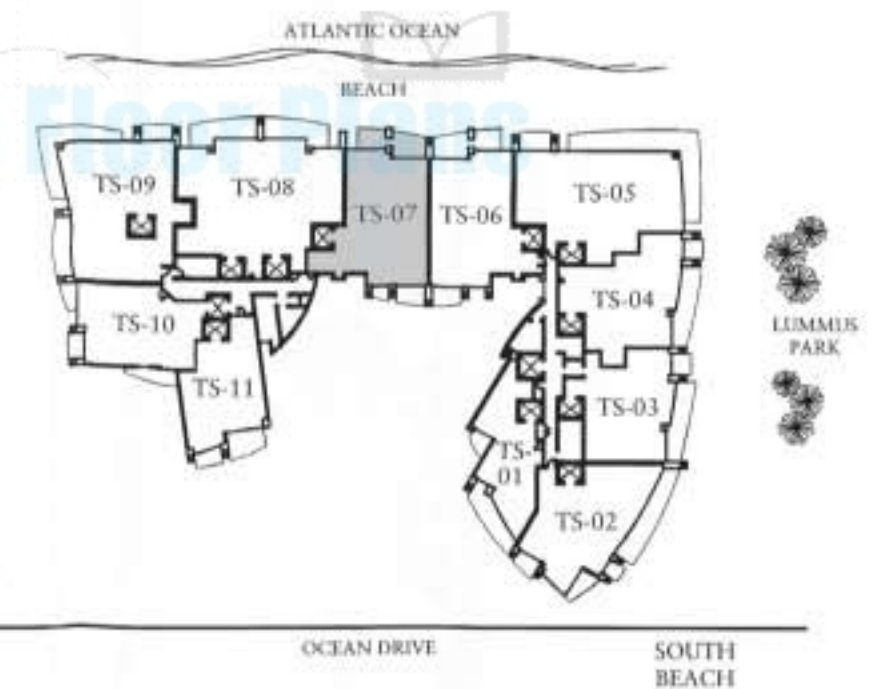

TOWER SUITE - 07

2 BEDROOMS, DEN, 3 BATHS

INTERIOR: 1,782 SQ. FT. / 166 SQ. M.

TERRACE: 327 SQ. FT. / 30 SQ. M.

TOTAL AREA: 2,109 SQ. FT. / 196 SQ. M.

TOWER SUITE - 07 LOCATION PLAN
FOR TYPICAL FLOORS 8 THRU 16

IL VILLAGGIO
 SOUTH BEACH