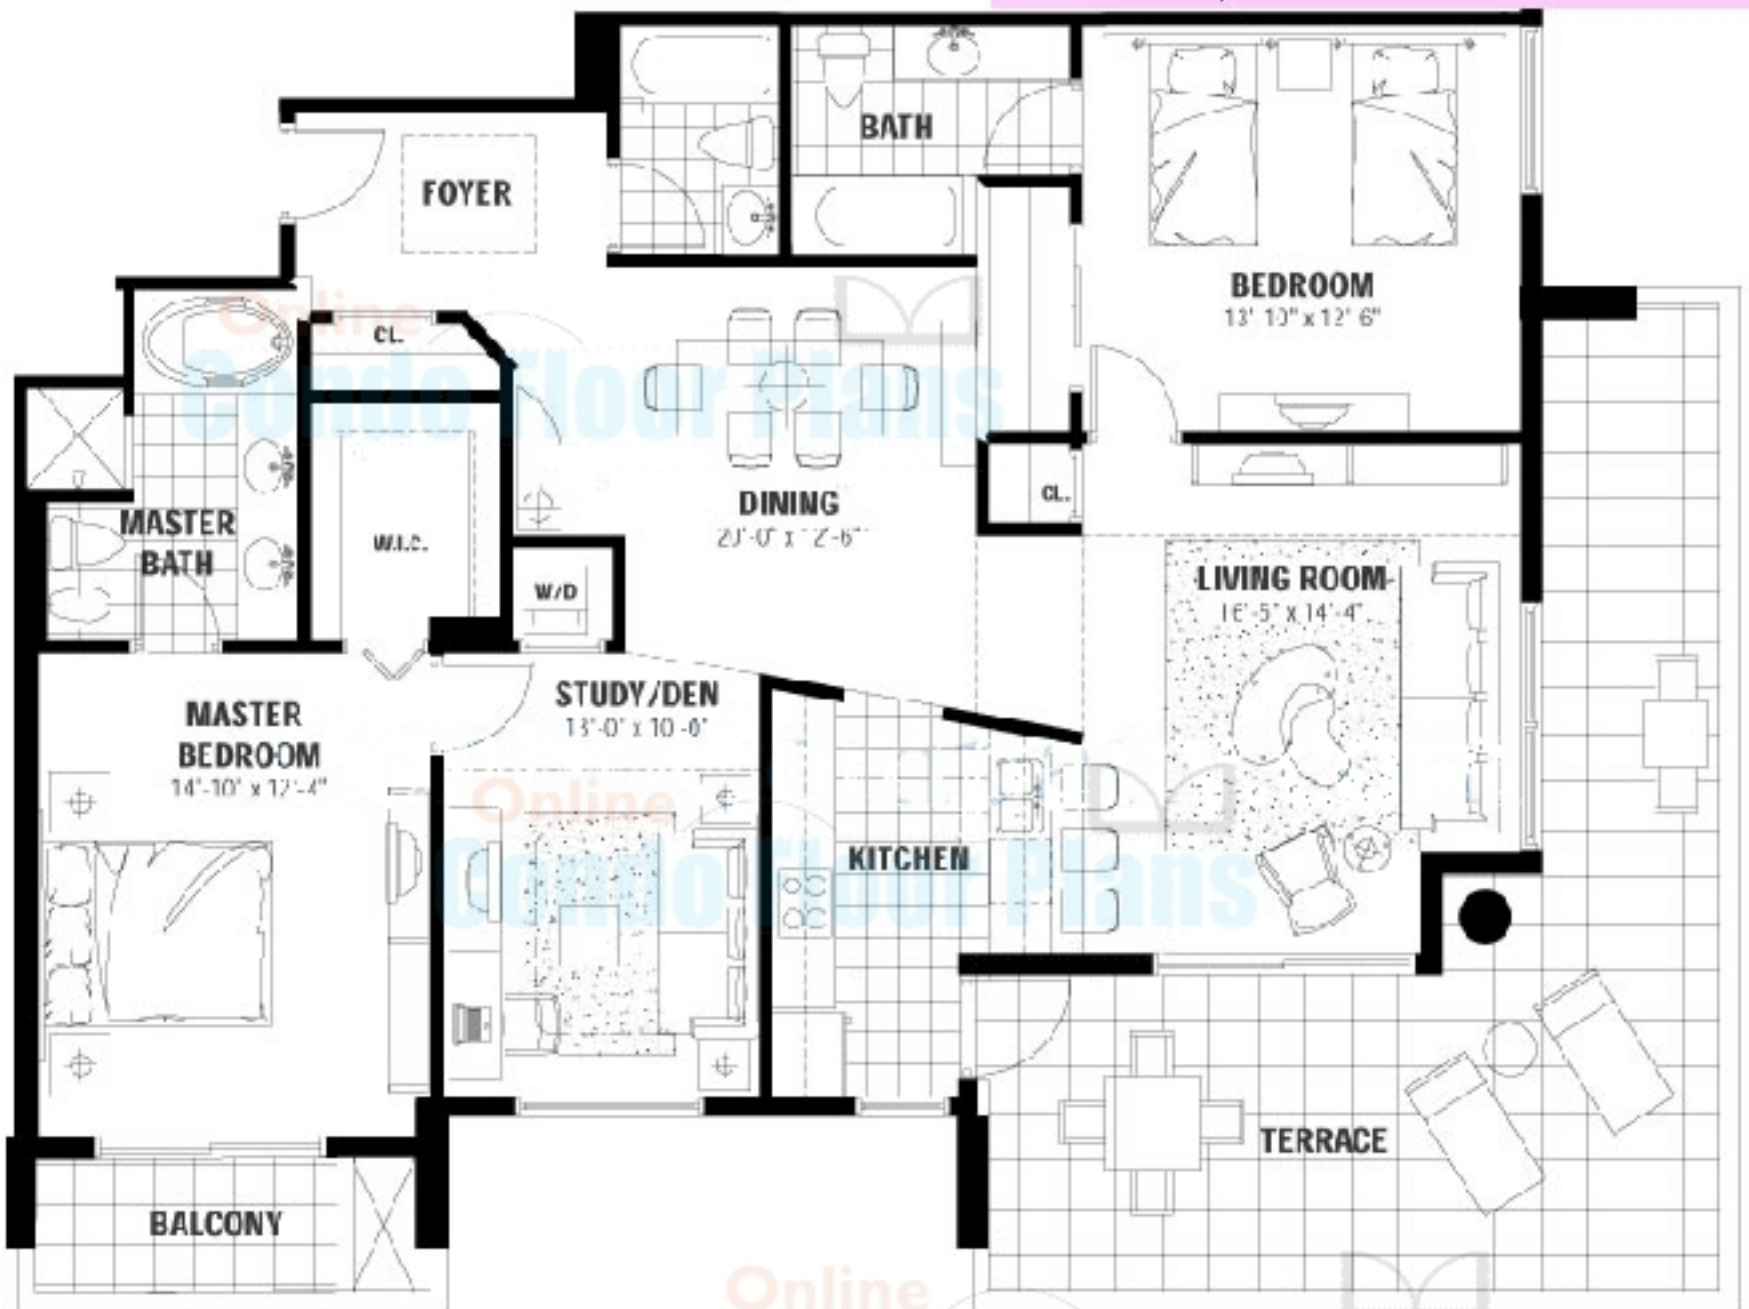

A

2 BR + Den - 3 BA
Interior: 1,496 Sq. Ft. 139m²
Terrace: 452 Sq. Ft. 43m²
Total: 1,948 Sq. Ft. 181m²

UNIT A-NORTH-FLOORS 3 THROUGH 5 2 BR + DEN/3 BA

RESIDENCE	1,496 Sq.Ft./139m ²
TERRACE	452 Sq.Ft./43m ²
TOTAL	1,948 Sq.Ft./181m²