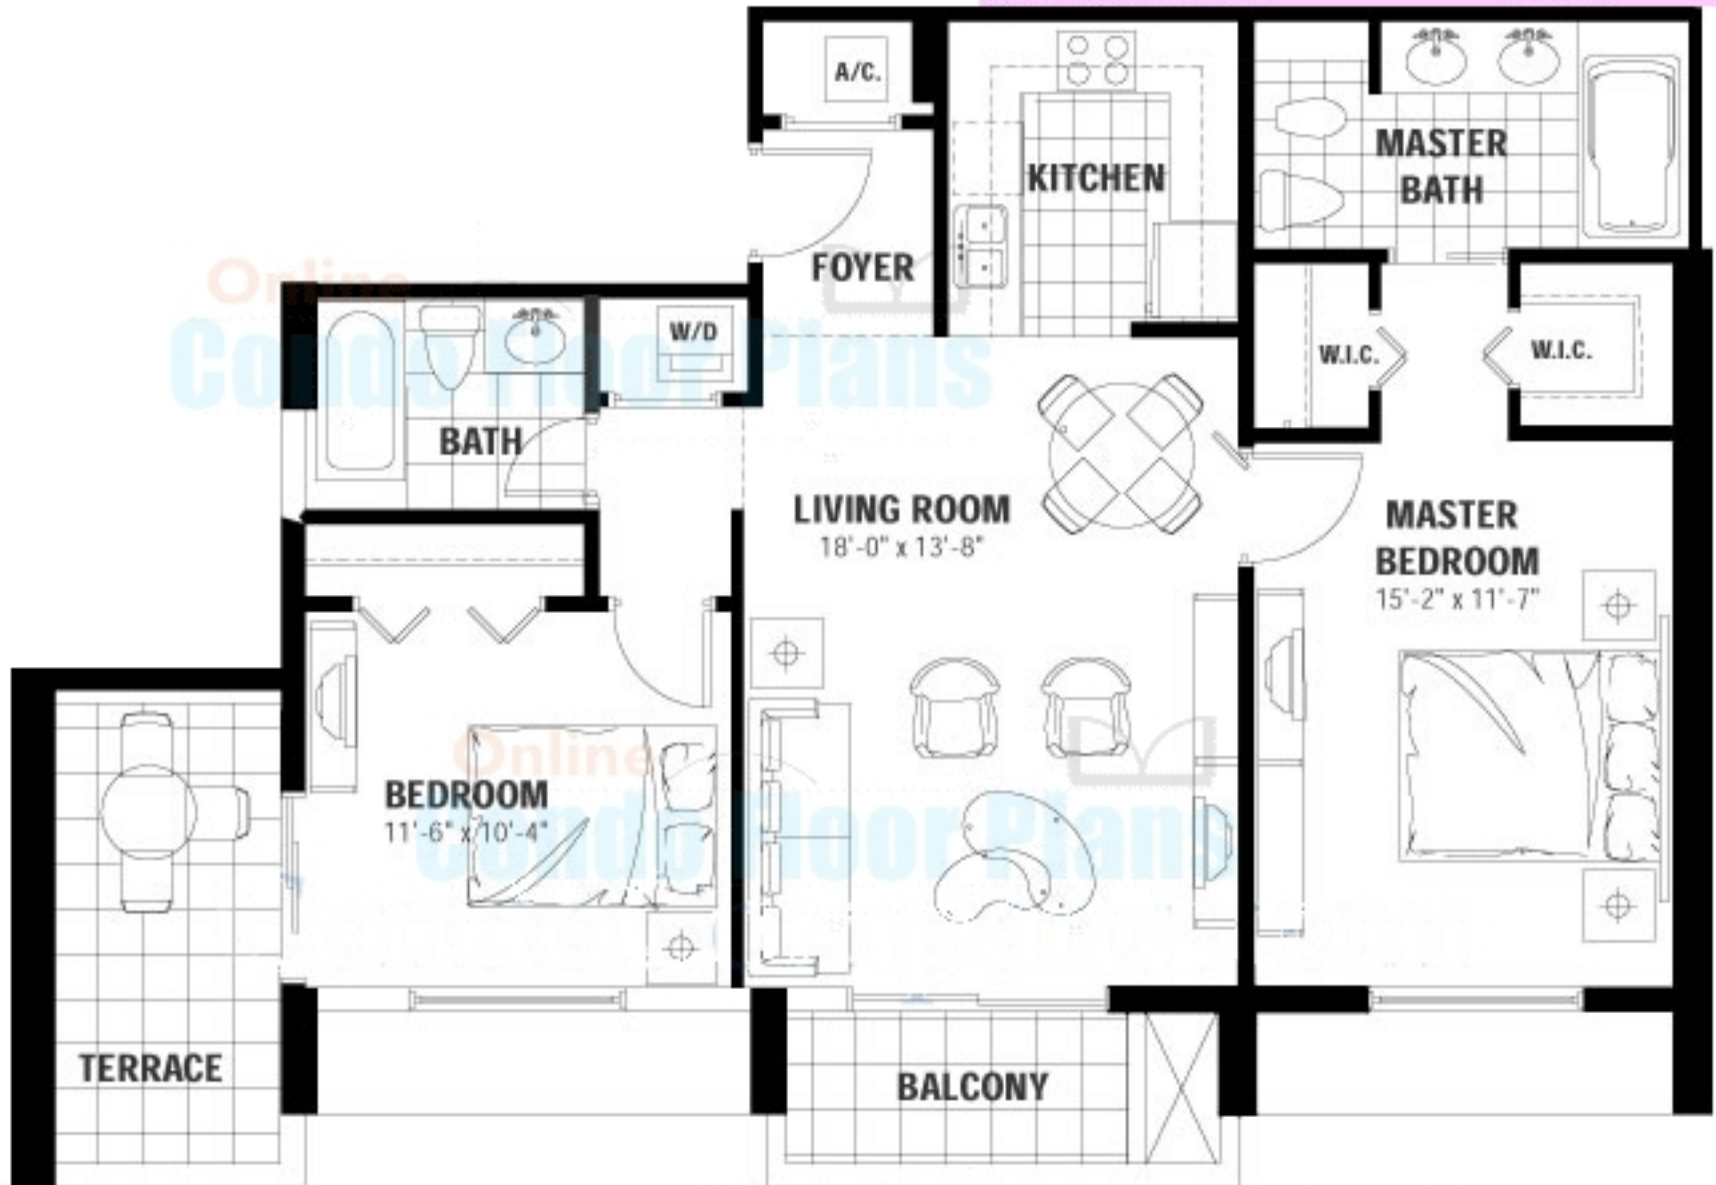

C

2 BR - 2 BA

Interior: 997 Sq. Ft. 93m²

Terrace: 144 Sq. Ft. 13m²

Total: 1,144 Sq. Ft. 106m²

UNIT C-NORTH-FLOORS 3 THROUGH 5
2 BR/2 BA

RESIDENCE
TERRACE
TOTAL

997 Sq.Ft./93m²
144 Sq.Ft./13m²
1,144 Sq.Ft./106m²