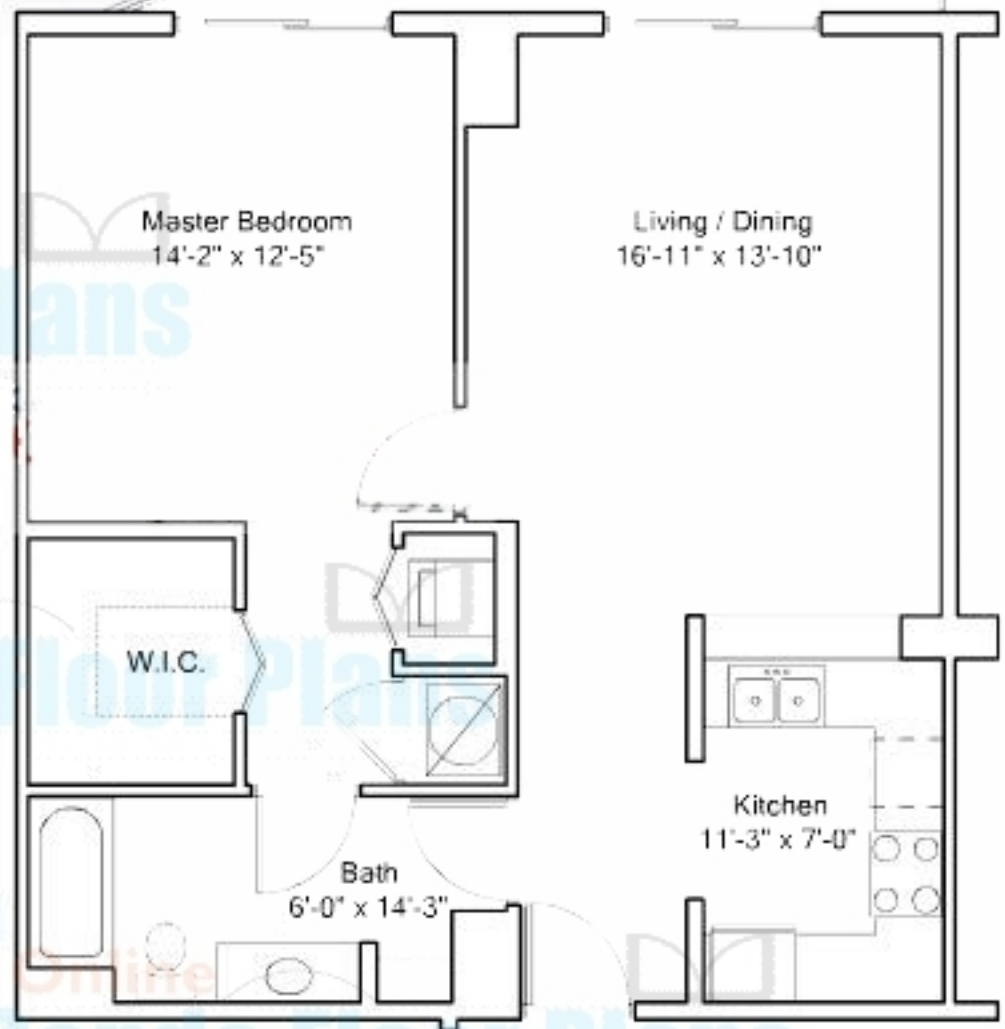

FENGARI (moon) One Bedroom

Interior 791 Sq. Ft.
Terrace 1 90 Sq. Ft.

Total Residence 881 Sq. Ft.

Floors 3 - 29

All balconies vary according to models.

[BACK](#)

SKYLINE

on Brickell