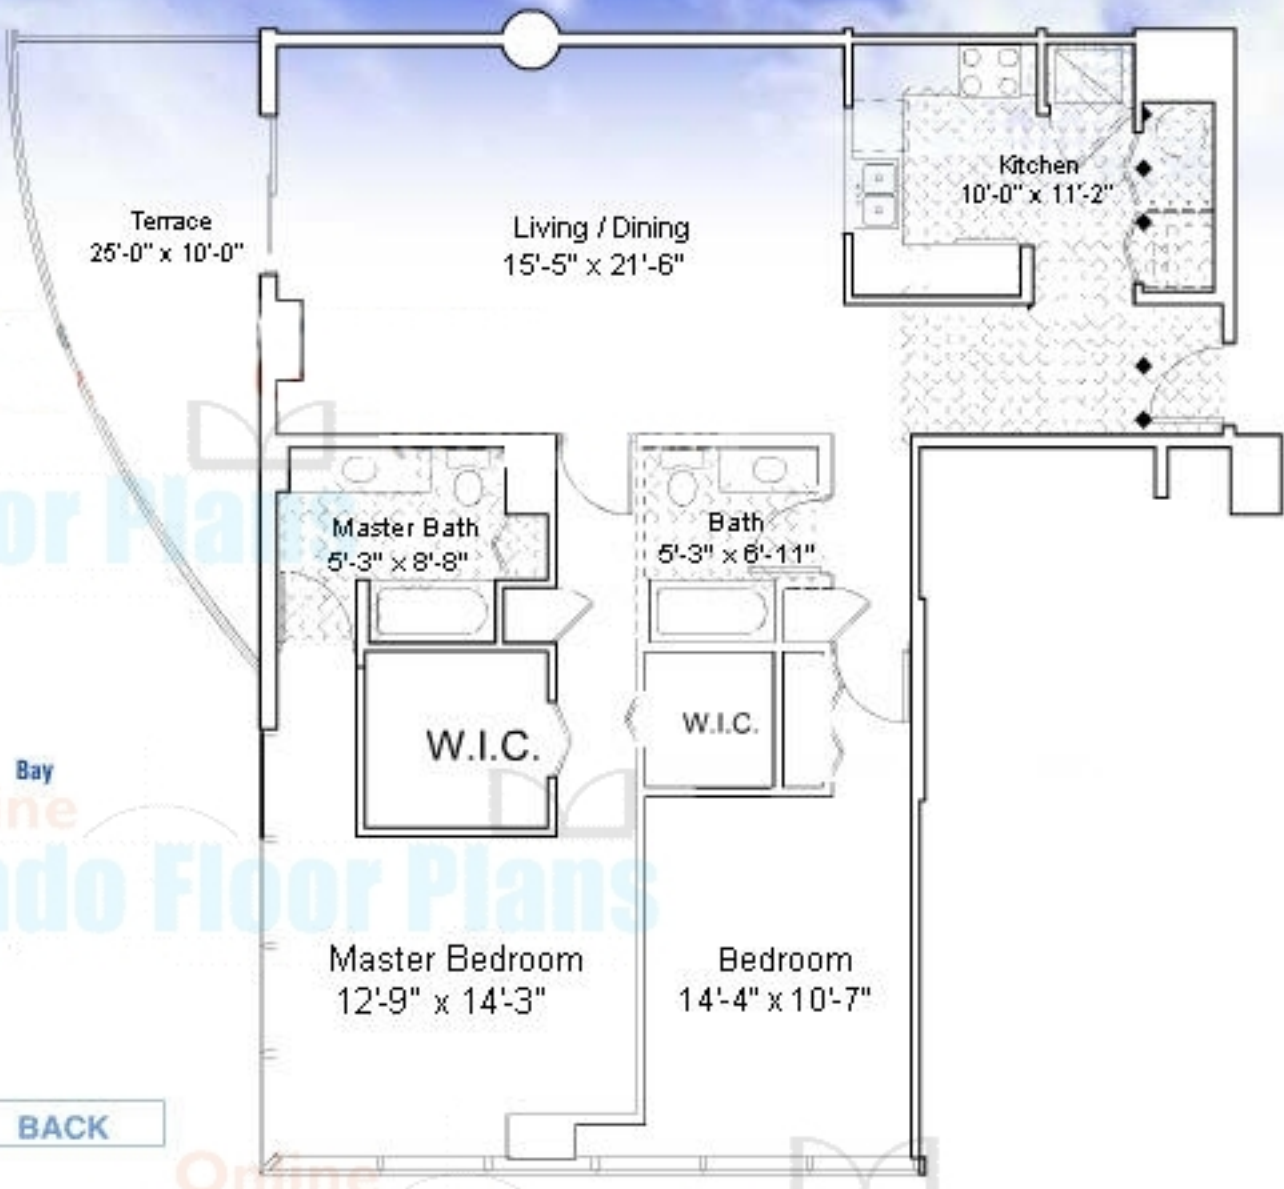

HELLIOS (sun)
Two Bedroom

Interior 1367 Sq. Ft.
Terrace 1 168 Sq. Ft.

Total Residence 1535 Sq. Ft.

Floors 3 - 28

All balconies vary according to models.

[BACK](#)

SKYLINE

on Brickell