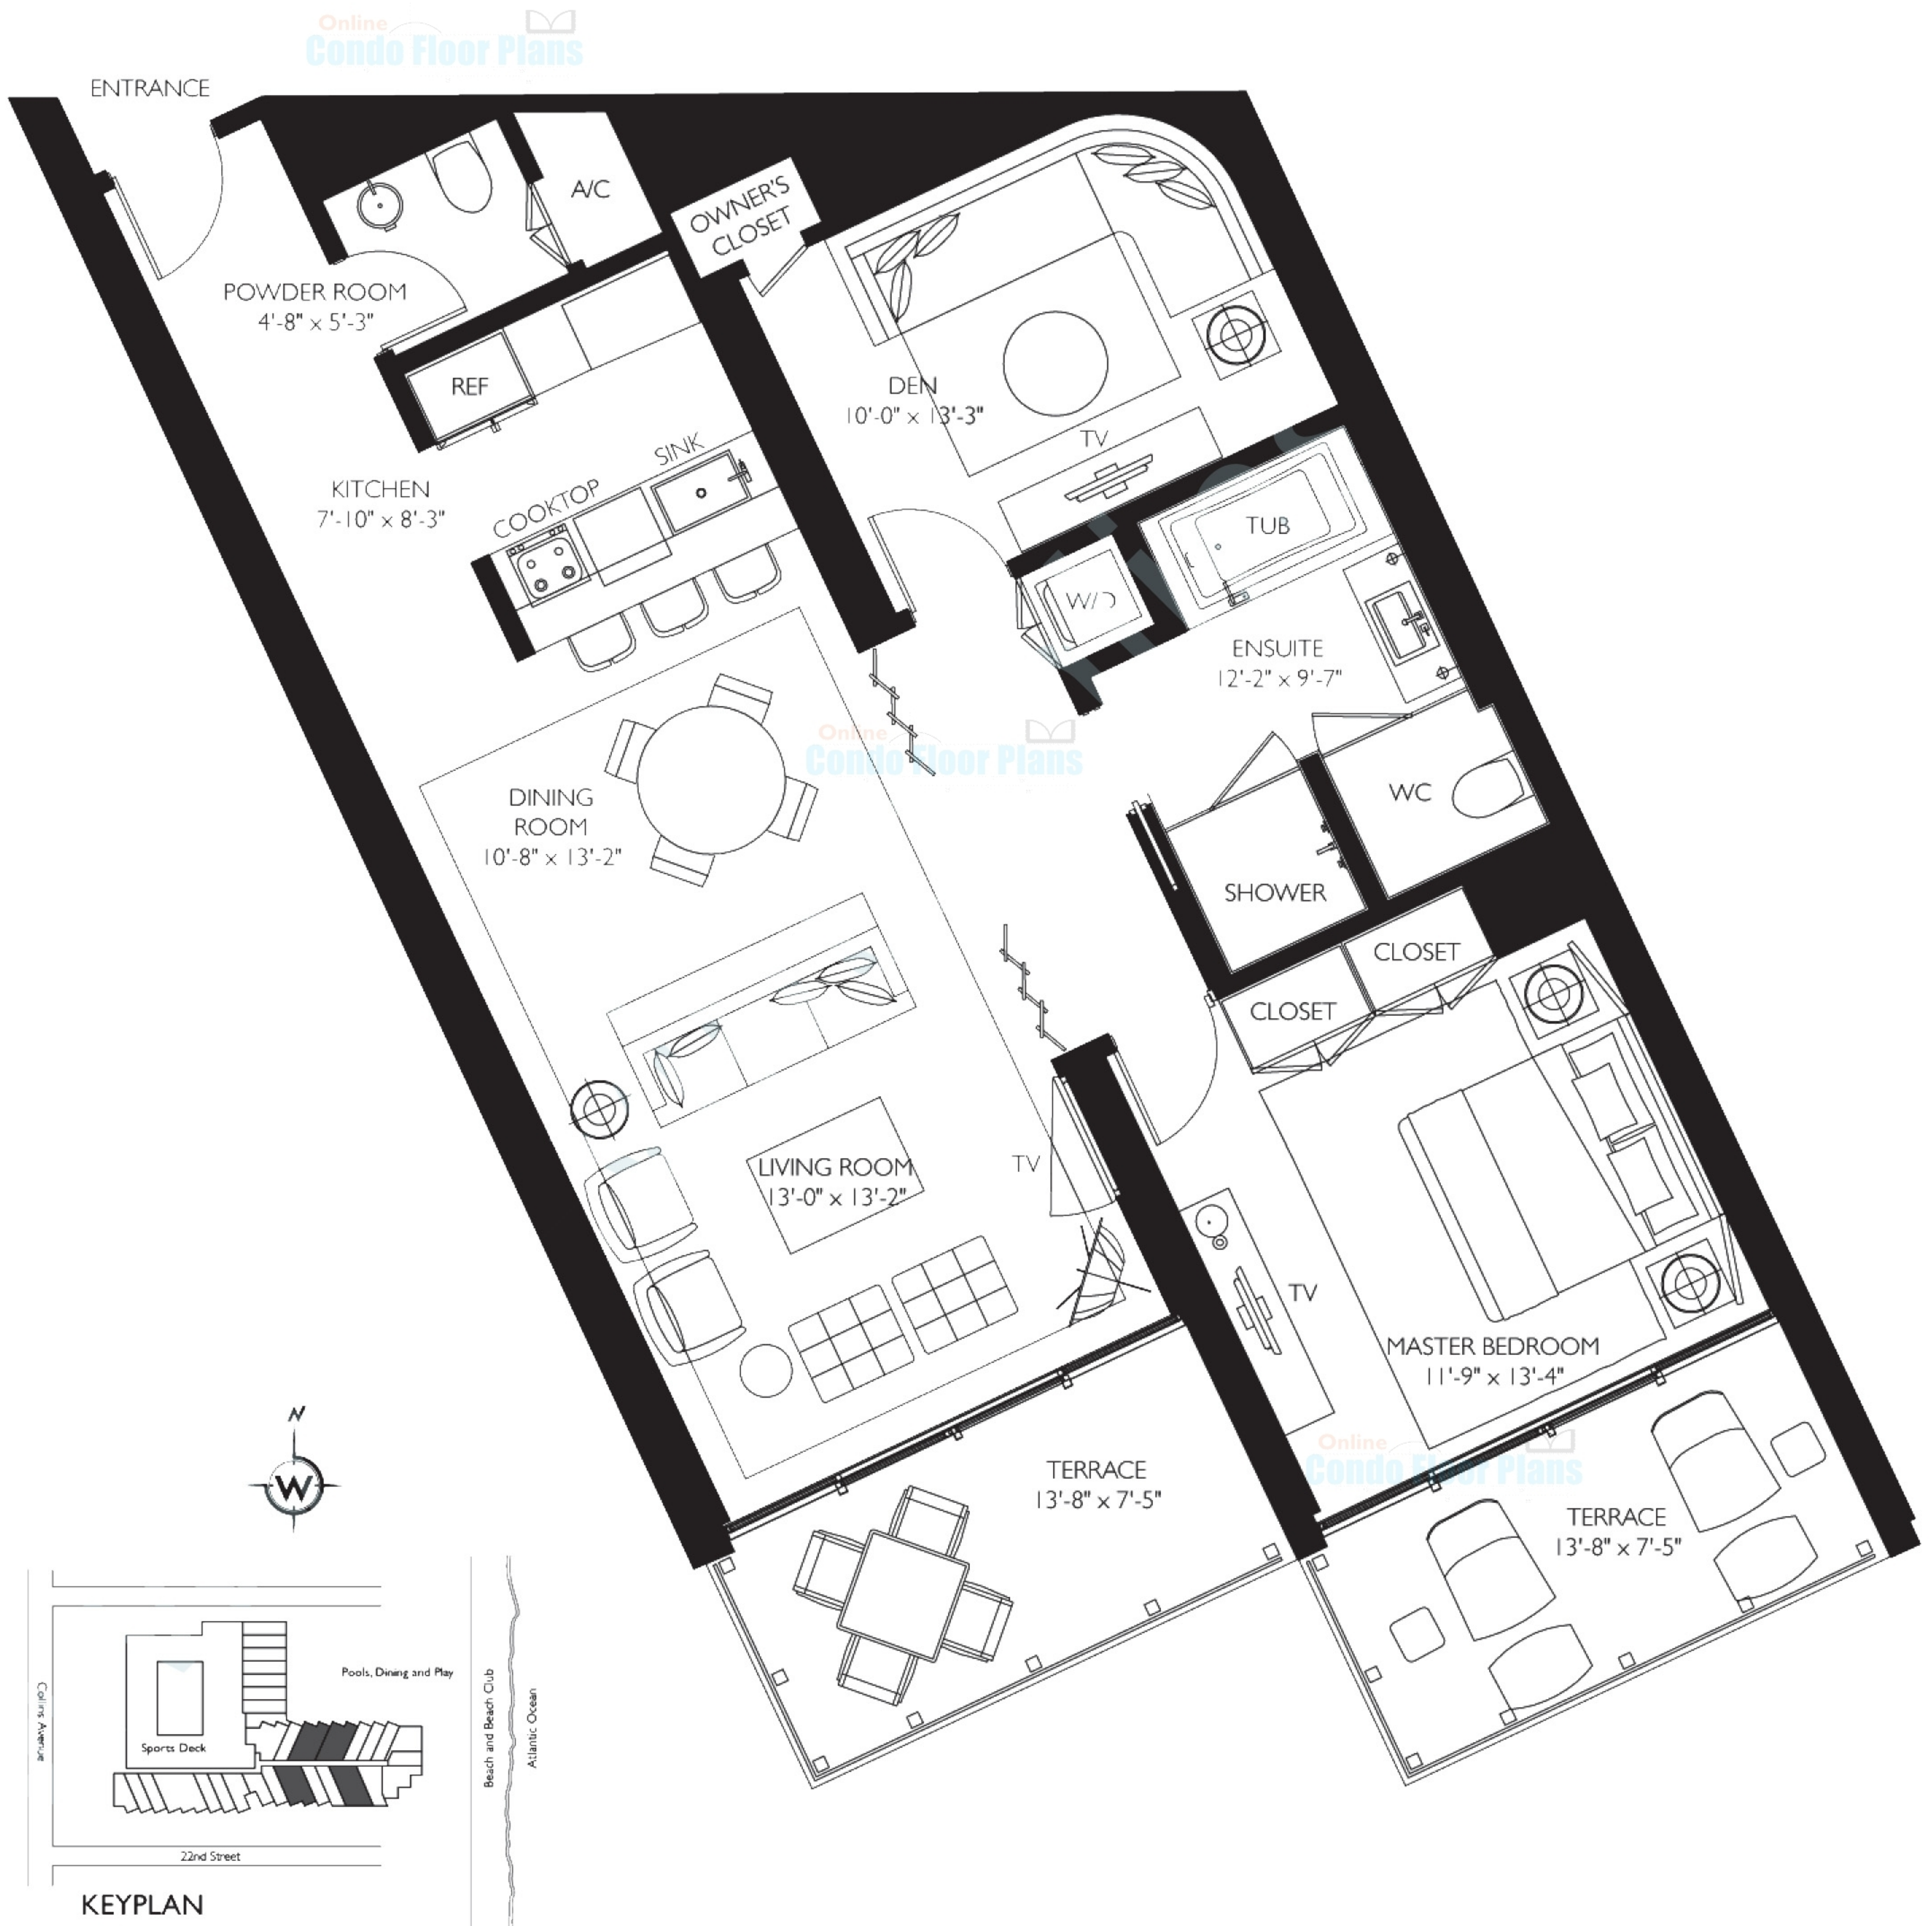

SOUTH BEACH
HOTEL & RESIDENCES

OCEAN RESIDENCE C

1 Bedroom, 1 1/2 Bath

| | | |
|----------|--------------|----------------------|
| INTERIOR | 1151 sq. ft. | 106.9 m ² |
| EXTERIOR | 195 sq. ft. | 18.1 m ² |
| TOTAL | 1346 sq. ft. | 125.0 m ² |

All dimensions are approximate and all floor plans and development plans are subject to change without notice.