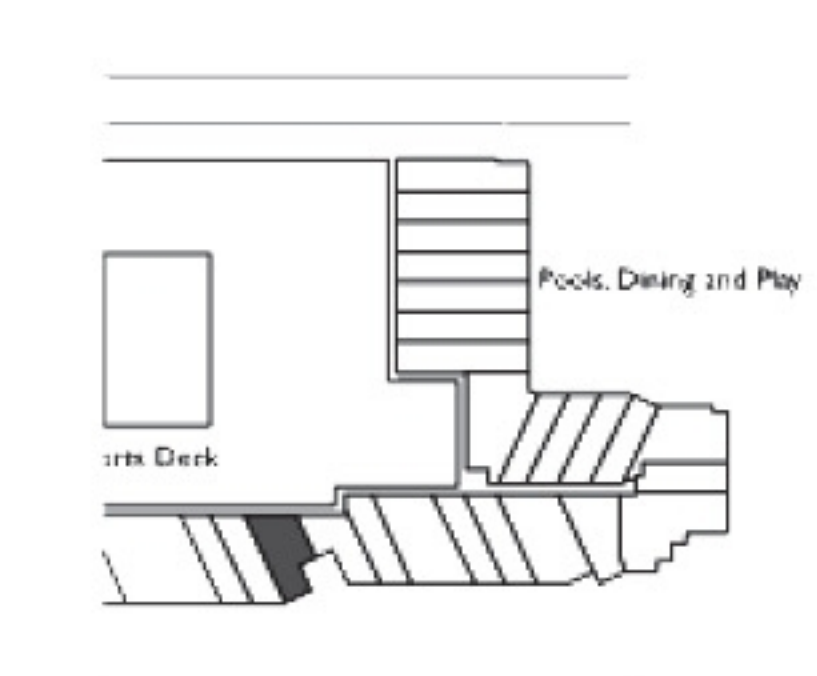

SOUTH BEACH
HOTEL & RESIDENCES

OCEAN RESIDENCE G

1 Bedroom, 1 1/2 Bath

INTERIOR	836 sq. ft.	77.7 m ²
EXTERIOR	110 sq. ft.	10.2 m ²
TOTAL	946 sq. ft.	87.9 m ²

All dimensions are approximate and all floor plans and development plans are subject to change without notice.

KEYPLAN