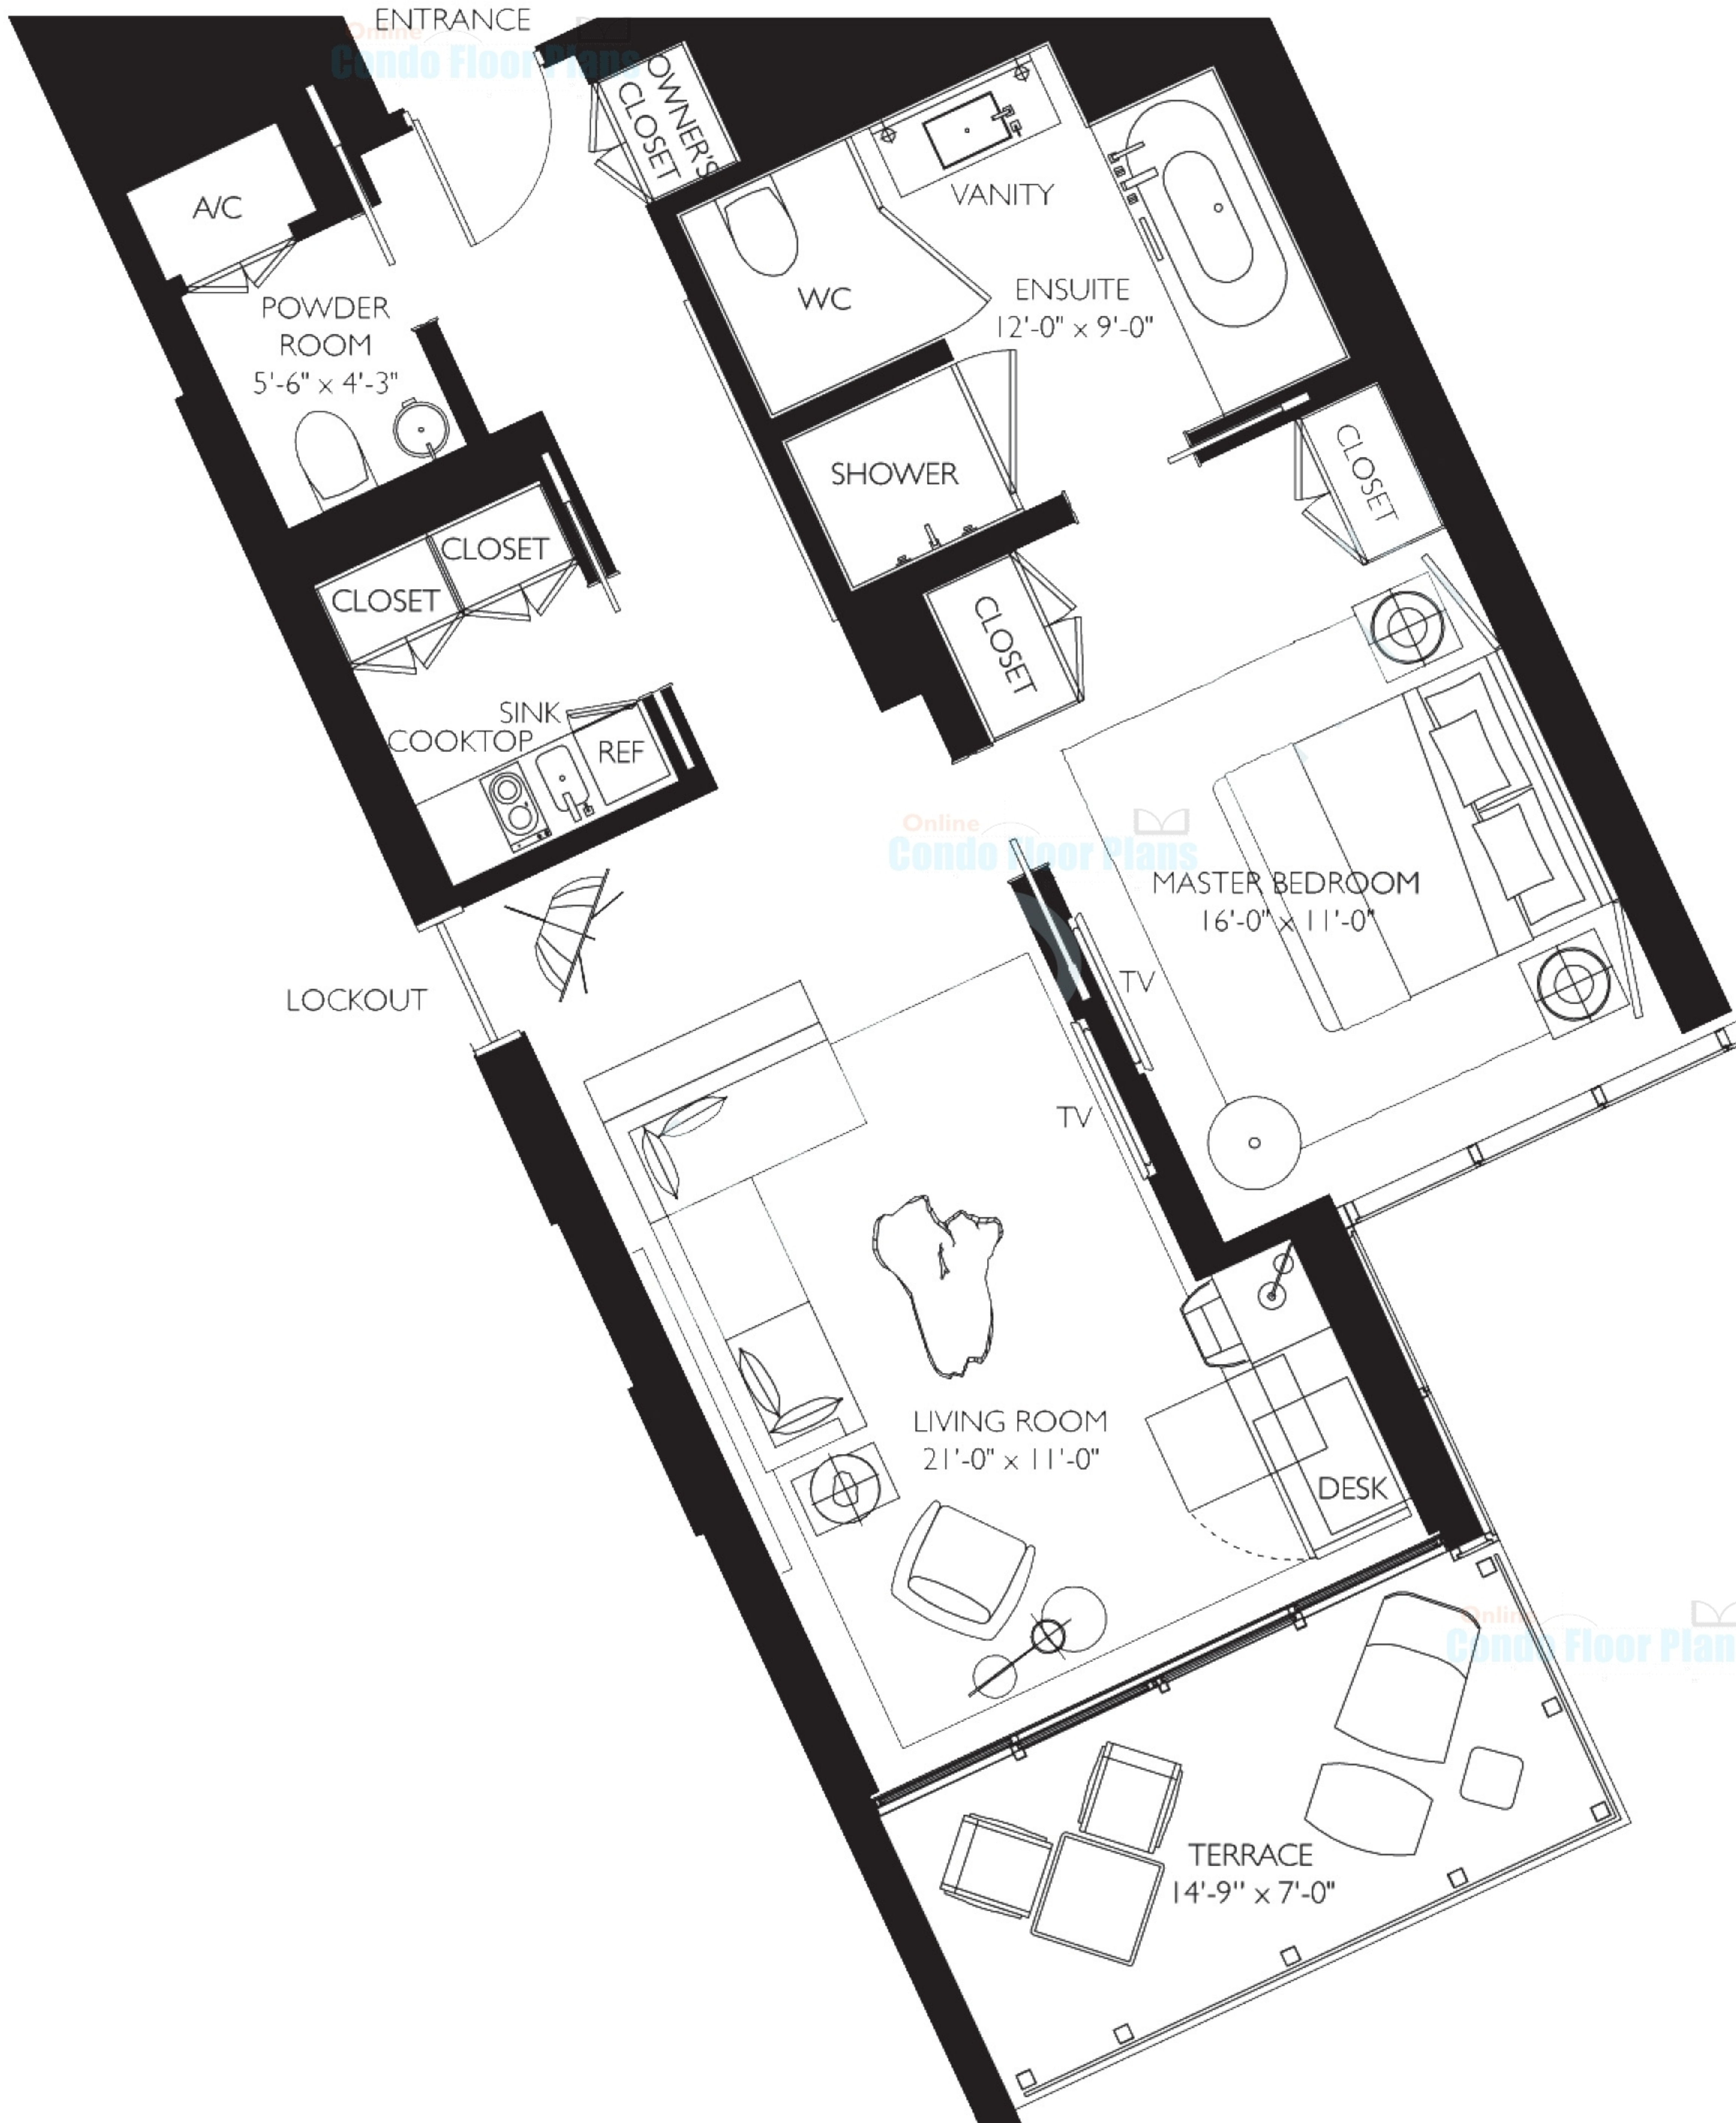

SOUTH BEACH
HOTEL & RESIDENCES

OCEAN RESIDENCE G

1 Bedroom, 1 1/2 Bath

INTERIOR	836 sq. ft.	77.7 m ²
EXTERIOR	110 sq. ft.	10.2 m ²
TOTAL	946 sq. ft.	87.9 m ²

All dimensions are approximate and all floor plans and development plans are subject to change without notice.

KEYPLAN