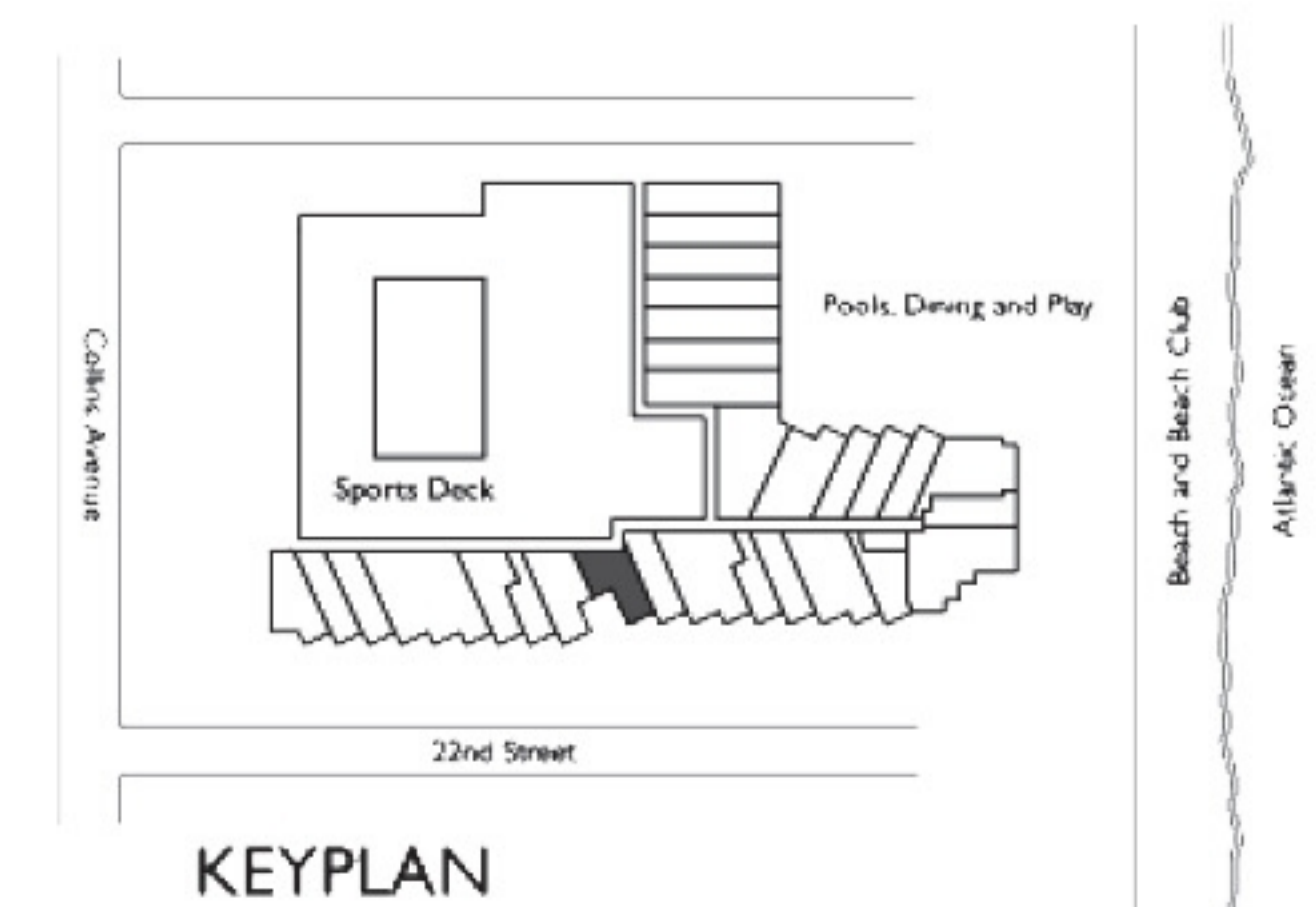

## OCEAN RESIDENCE H

1 Bedroom, 1 Bath

INTERIOR	643 sq. ft.	59.7 m <sup>2</sup>
EXTERIOR	109 sq. ft.	10.1 m <sup>2</sup>
TOTAL	752 sq. ft.	69.8 m <sup>2</sup>

All dimensions are approximate and all floor plans and development plans are subject to change without notice.