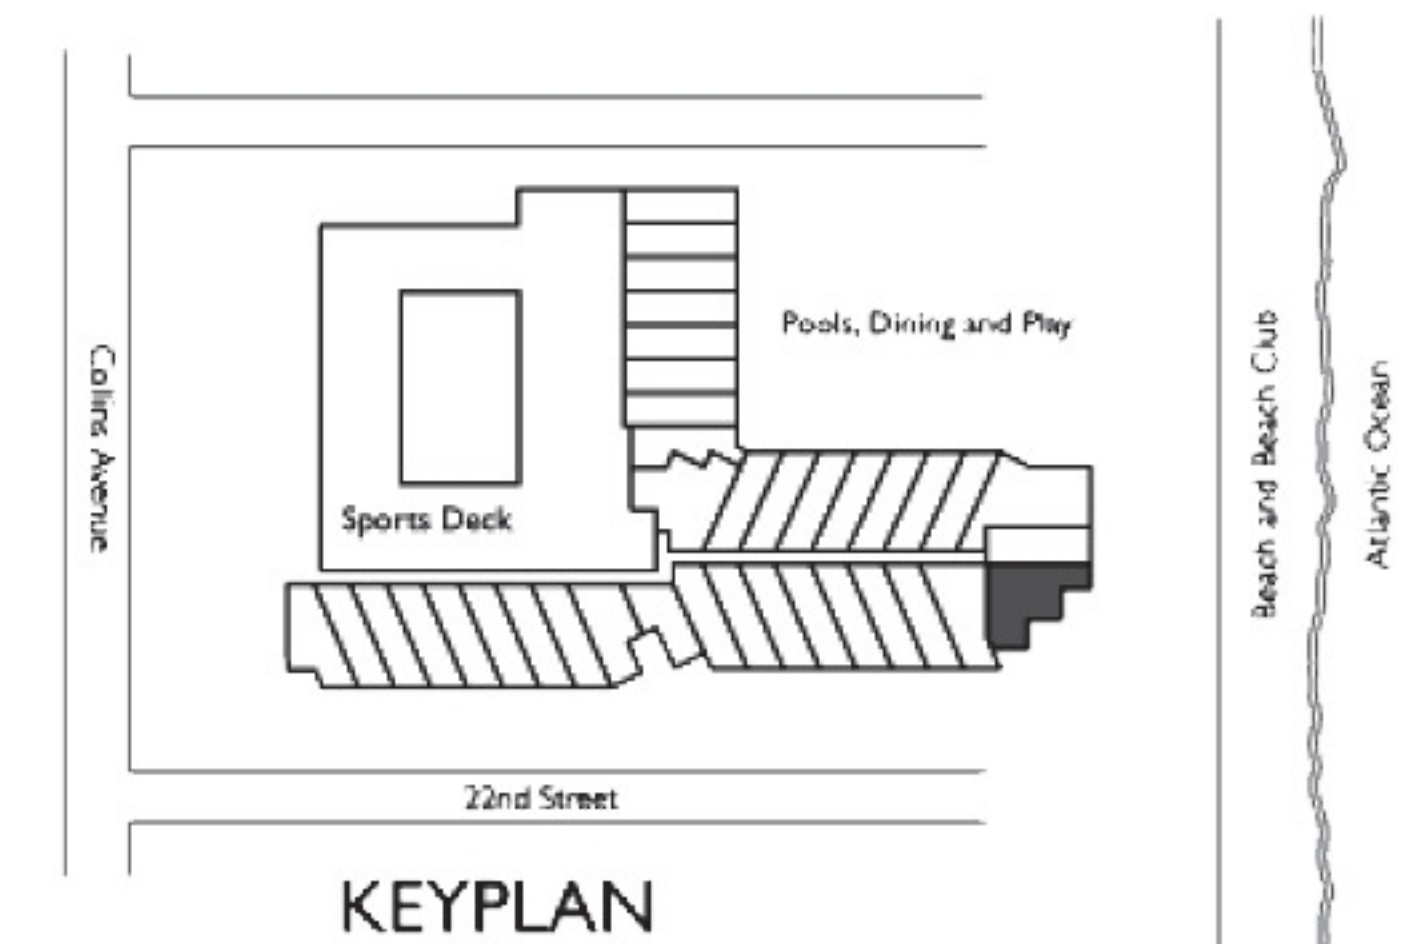

SOUTH BEACH
HOTEL & RESIDENCES

OCEAN RESIDENCE K

2 Bedroom, 2 Bath

INTERIOR	1350 sq. ft.	125.4 m ²
EXTERIOR	310 sq. ft.	28.7 m ²
TOTAL	1660 sq. ft.	154.1 m²

Online
Condo Floor Plans

Online
Condo Floor Plans

All dimensions are approximate and all floor plans and development plans are subject to change without notice.