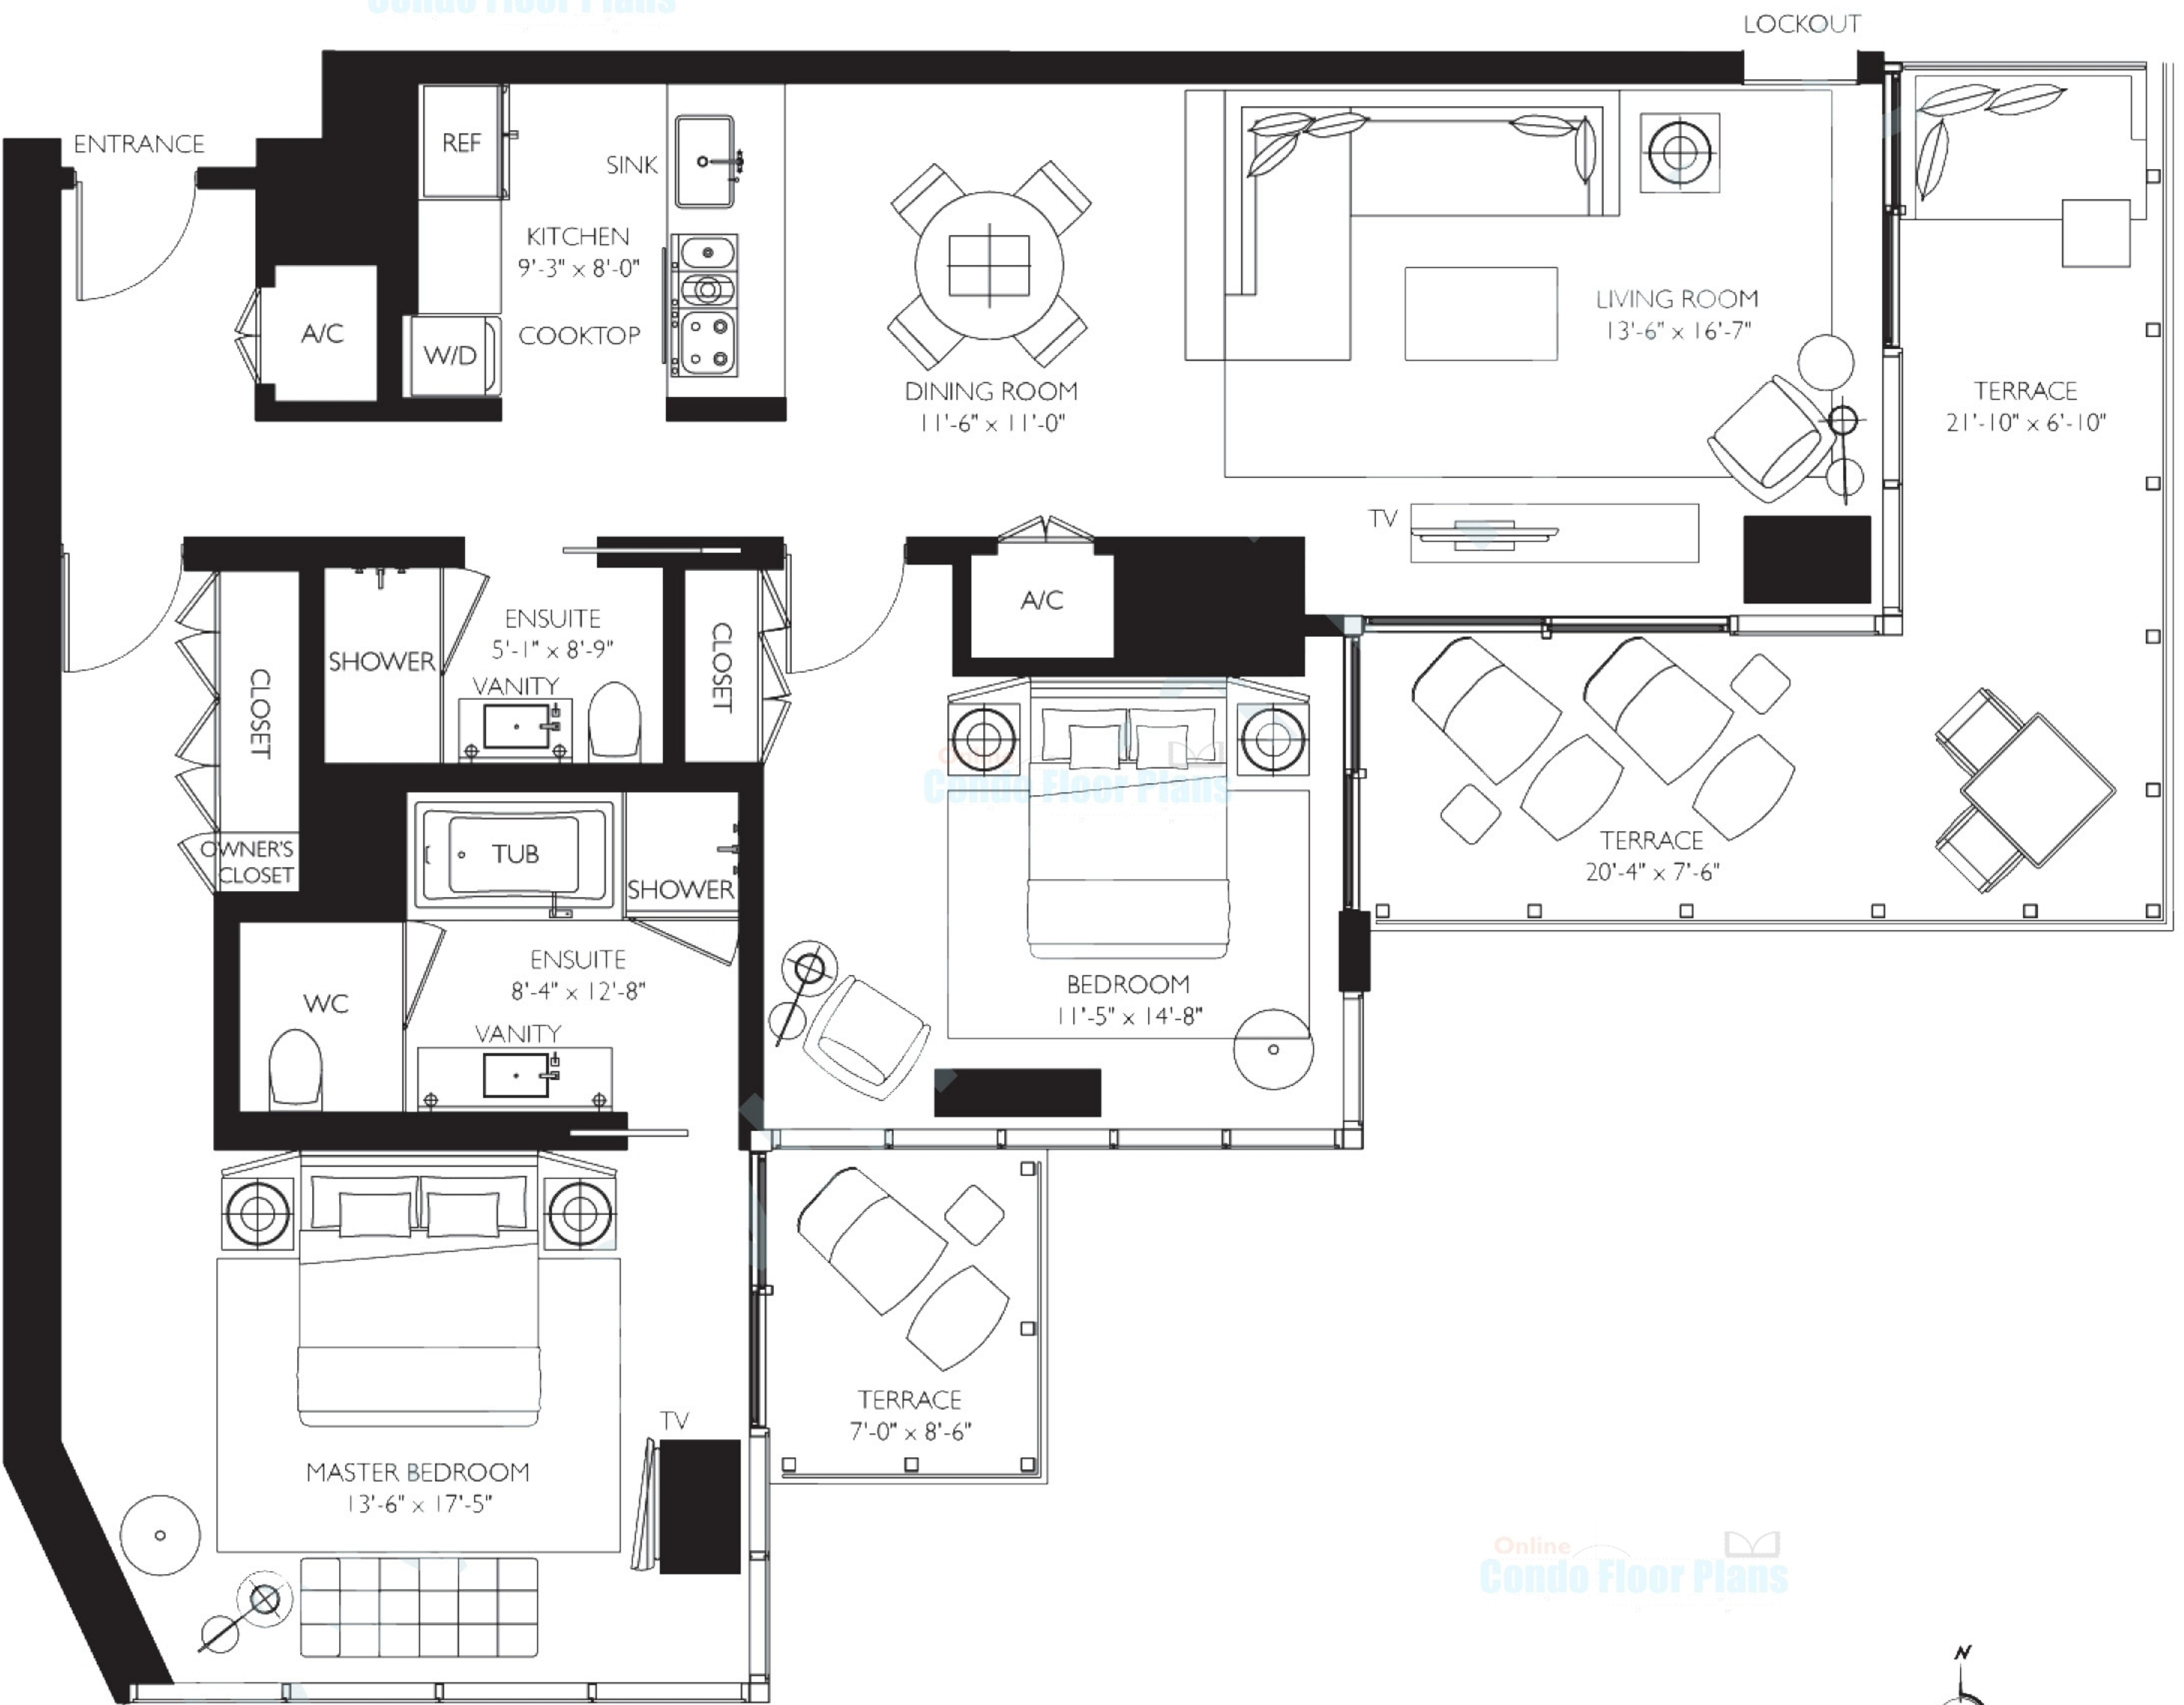

SOUTH BEACH
HOTEL & RESIDENCES

OCEAN RESIDENCE K

2 Bedroom, 2 Bath

INTERIOR	1350 sq. ft.	125.4 m ²
EXTERIOR	310 sq. ft.	28.7 m ²
TOTAL	1660 sq. ft.	154.1 m²

Online
Condo Floor Plans

Online
Condo Floor Plans

All dimensions are approximate and all floor plans and development plans are subject to change without notice.